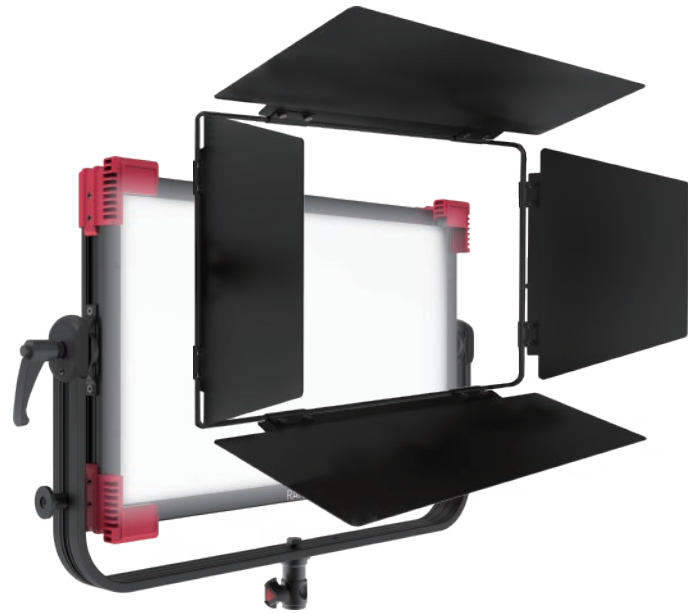

Quick Release Accessory System

A simple to use quick release accessory system lets you mount light shaping tools in a fast and stable way. Barn doors with extra long leaves are included with every panel.

Silent Operation

The metal housing of the MC Series is designed and optimised for passive cooling through efficient internal airflow as well as acting as a heatsink. The MC100, 120 and 200 are fan-less designs.