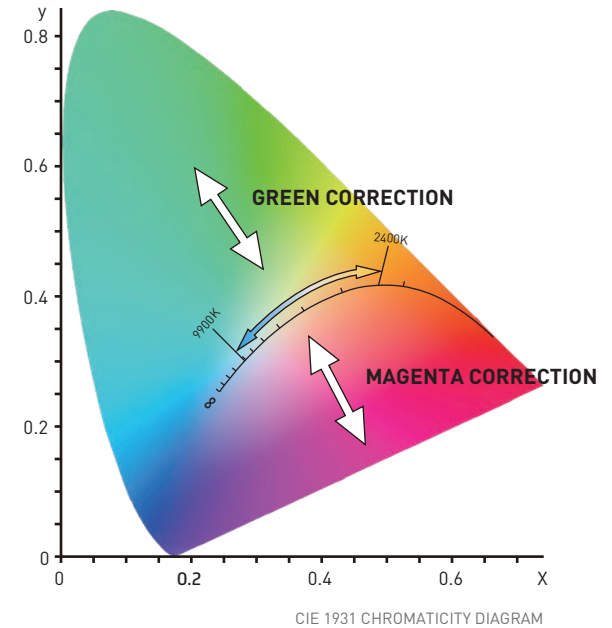

±Green / Magenta Adjustment

Adjust to a tint in other lights easily with ± Green / Magenta compensation.