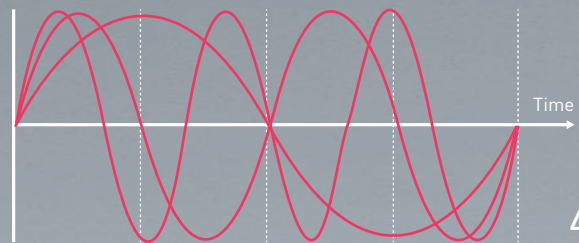

## High-Speed Mode

Shoot at any frame rate and shutter angle without flicker. The base frequency of the MC series can be adjusted to provide flawless high-speed performance at any setting.

400 Hz ~ 20,000 Hz