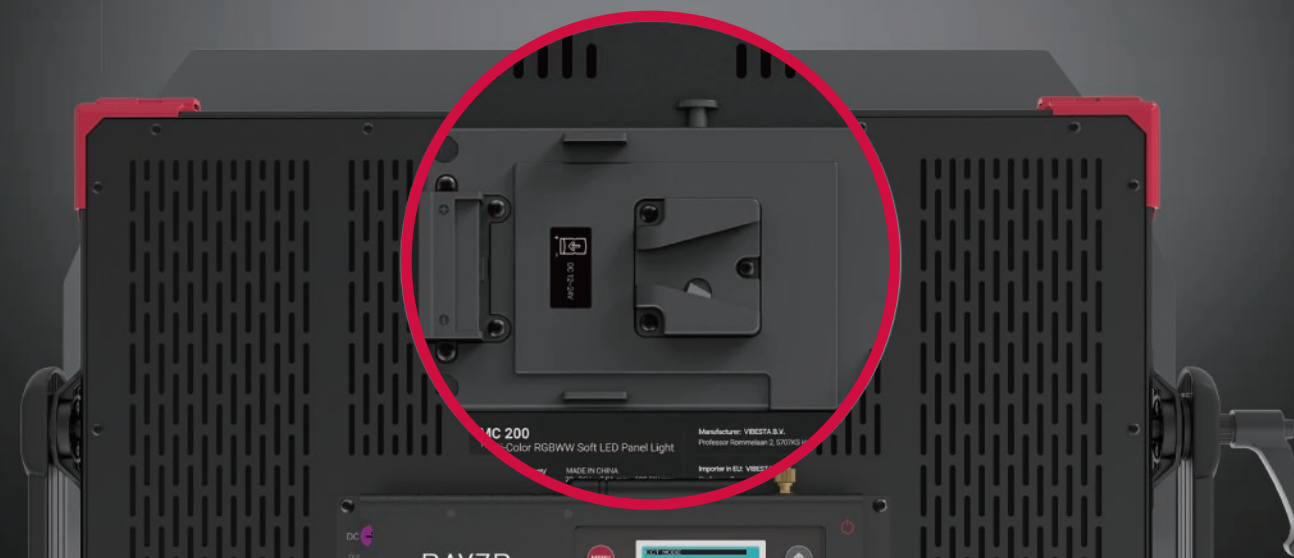

Battery Powered Mobility

Use the MC Series battery operated for hours on location. All models come with a battery plate and run with standard 14.4V V-Mount batteries.