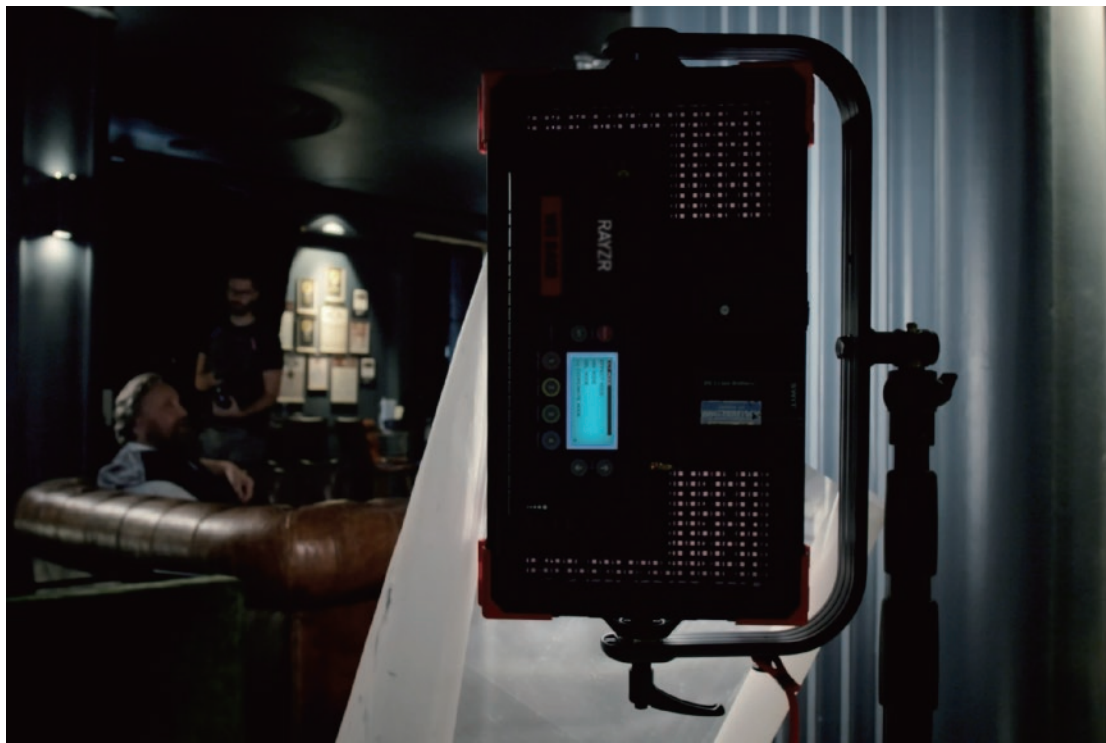

” The gels have a beautiful density and color and the fixtures survived shooting at -25° in Finland very well. “
— Paul Korn, Gaffer