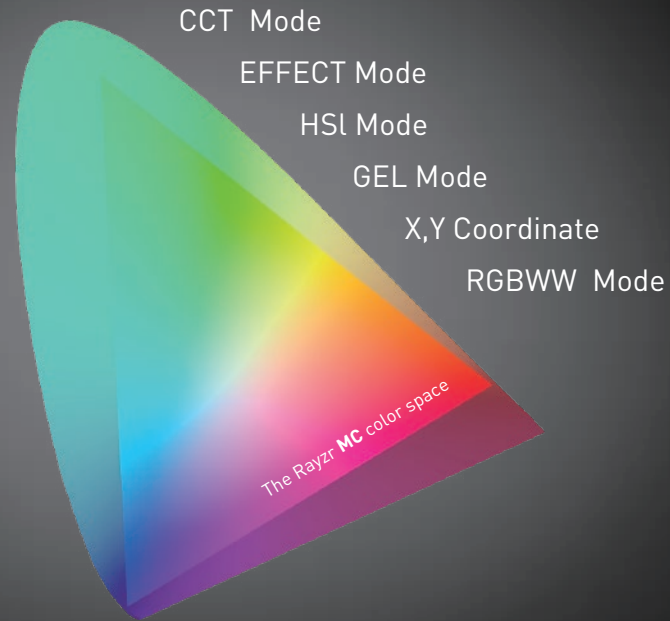

## ±Green / Magenta Adjustment

Adjust to a tint in other lights easily with ± Green / Magenta compensation.

## Filter Library At Your Fingertips

The MC Panel Gel library consists of more than 300 widely used filters available to you at your fingertips. No light loss, no GELS you need to carry with you, all filters digitally built-in.

> CREATIVE FREEDOM

## Fully Color Tunable RGBWW Light

Every color available at your disposal. Select the color you need by HSI values (Hue angle, Saturation, Intensity), x/y coordinates, RGBWW values or by selecting a digital GEL filter from our built-in filter library of more than 300 classic gels.