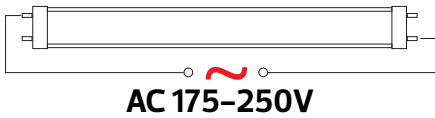

Connection Diagram