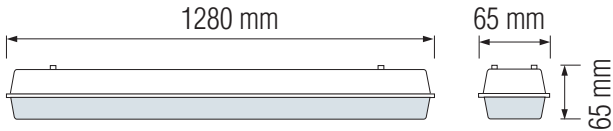

Technical Drawing