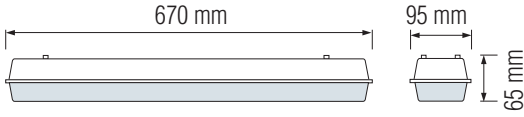

WATERPROOF LED TUBE FIXTURE

Product Code: 057 001 2060

PROFIX-60D

Technical Drawing

Technical Data

Voltage (V)	175-250V
Product Wattage (W)	Max. 2x20W
Lamp Type	T8
WEEE Regulation Appropriate	Yes
Materials	ABS + PS Cover
Protection Class	II
Dimmable	No
IP Rating	54
The luminaire is compatible with bulbs of the energy classes: A to A++	