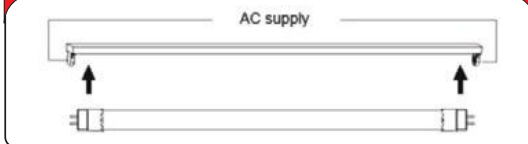

## Technical Data

Voltage (V)	250V AC
Product Wattage (W)	Max. 40W
Lamp Type	T8
WEEE Regulation Appropriate	Yes
Ballast Type	-
Materials	Metal + ABS
Protection Class	I
Dimmable	No
IP Rating	20
The luminaire is compatible with bulbs of the energy classes: 	

**Suitable only for double sided LED TUBES**