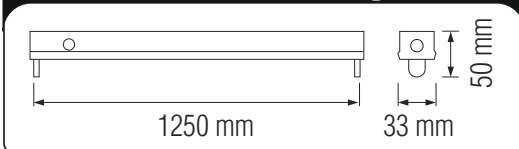

Technical Drawing