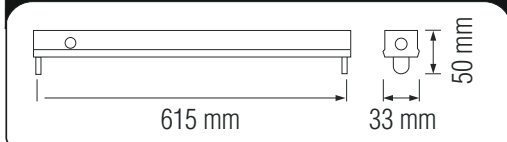

Technical Drawing