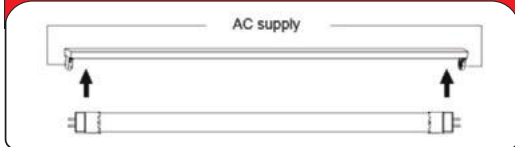

## Technical Data

Voltage (V)	250V AC
Product Wattage (W)	Max. 20W
Lamp Type	T8
WEEE Regulation Appropriate	Yes
Ballast Type	-
Materials	Metal + ABS
Protection Class	I
Dimmable	No
IP Rating	20
The luminaire is compatible with bulbs of the energy classes: 	

### Suitable only for double sided LED TUBES