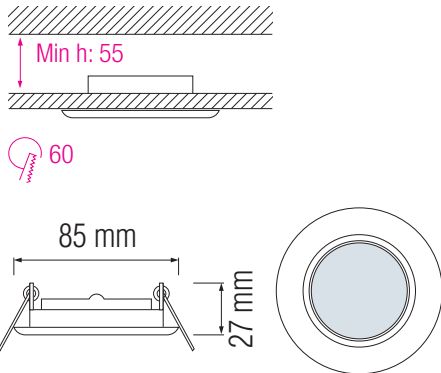

HALOGEN DOWNLIGHT

 Product&Family Code: **015 007 0050**
HL 750
ORKIDE

CHROME

GOLDEN

MAT CHROME

WHITE

Technical Data

Voltage (V)	220-240V
Product Wattage (W)	Max.50W
Lamp Type	MR16 G5.3/G6.35
WEEE Regulation Appropriate	Yes
Materials	Iron
Protection Class	II
Dimmable	No
EEI	E to A++
IP Rating	20

Technical Drawing

Applications

- Designed indoor applications: Bathroom, Bedroom, Cinema, Gallery, Hospital, Hotel, Kitchen, Museum etc.

Features

- High heat dissipation, low carbon and environmental protection.
- Bulb not included