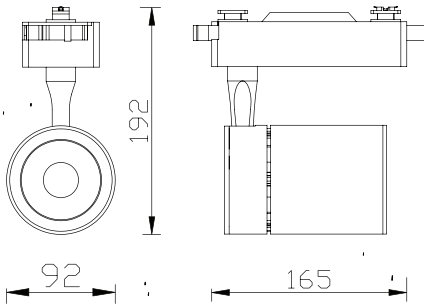

LED TRACKLIGHT

Product&Family Code: 018 018 0035

DUBLIN

Technical Drawing

Technical Data

Voltage (V)	180-240V
Product Wattage (W)	35
Equivalence with incandescent lamp(W)	280
Colour Render Index (Ra)	>Ra80
Colour Temperature (K)	4200K
Materials	Aluminium
Protection Class	II
Dimmable	No
EEI	A to A++
Warm-up time up to 60 %of the full light output	Instant Full Light
Luminous Flux (lm)	3400
Luminous Efficacy (lm/W)	97
Rated Life (hrs) ⌚	30.000
IP Rating	20
Power Factor	>0.5
Beam Angle	24°
Starting Time	<0.2s
Number of ON-OFF cycling	x20000