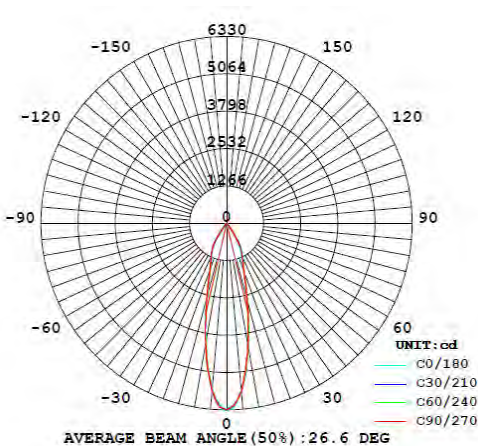

Photometric Diagram