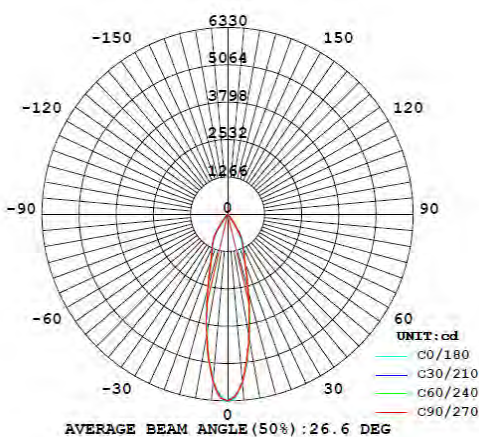

LED TRACKLIGHT

Product&Family Code: 018 017 0030

BERN

Technical Drawing

Photometric Diagram

Technical Data	
Voltage (V)	180-240V
Product Wattage (W)	30
Equivalence with incandescent lamp(W)	240
Colour Render Index (Ra)	>Ra80
Colour Temperature (K)	4200K
Materials	Cast-Aluminium
Protection Class	II
Dimmable	No
EEL	A to A++
Warm-up time up to 60 %of the full light output	Instant Full Light
Luminous Flux (lm)	2000
Luminous Efficacy (lm/W)	67
Rated Life (hrs) ⌚	30.000
IP Rating	20
Power Factor	>0.5
Beam Angle	21°
Starting Time	<0.2s
Number of ON-OFF cycling	x20000