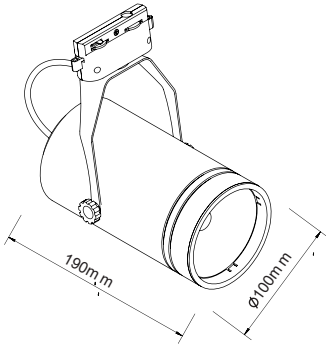

LED TRACKLIGHT

Product&Family Code: 018 017 0030

BERN

Technical Drawing

Photometric Diagram

Technical Data	
Voltage (V)	180-240V
Product Wattage (W)	30
Equivalence with incandescent lamp(W)	240
Colour Render Index (Ra)	>Ra80
Colour Temperature (K)	4200K
Materials	Cast-Aluminium
Protection Class	II
Dimmable	No
EEL	A to A++
Warm-up time up to 60 %of the full light output	Instant Full Light
Luminous Flux (lm)	2000
Luminous Efficacy (lm/W)	67
Rated Life (hrs) ⌚	30.000
IP Rating	20
Power Factor	>0.5
Beam Angle	21°
Starting Time	<0.2s
Number of ON-OFF cycling	x20000