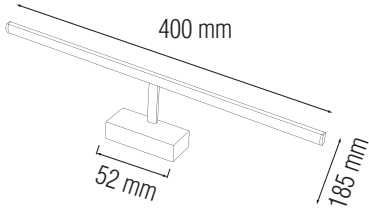

## Technical Drawing

Technical Data	
Voltage (V)	100-250V
Product Wattage (W)	8
Equivalence with incandescent lamp(W)	64
Colour Render Index (Ra)	>Ra70
Colour Temperature (K)	4200
Materials	Chrome + PC
Protection Class	I
Dimmable	No
EEI	A to A++
Warm-up time up to 60 %of the full light output	Instant Full Light
Luminous Flux (lm)	570
Luminous Efficacy (lm/W)	71
Rated Life (hrs) ⌚	30.000
IP Rating	45
Power Factor	>0.5
Beam Angle	120°
Starting Time	<0.2s
Number of ON-OFF cycling	x15.000