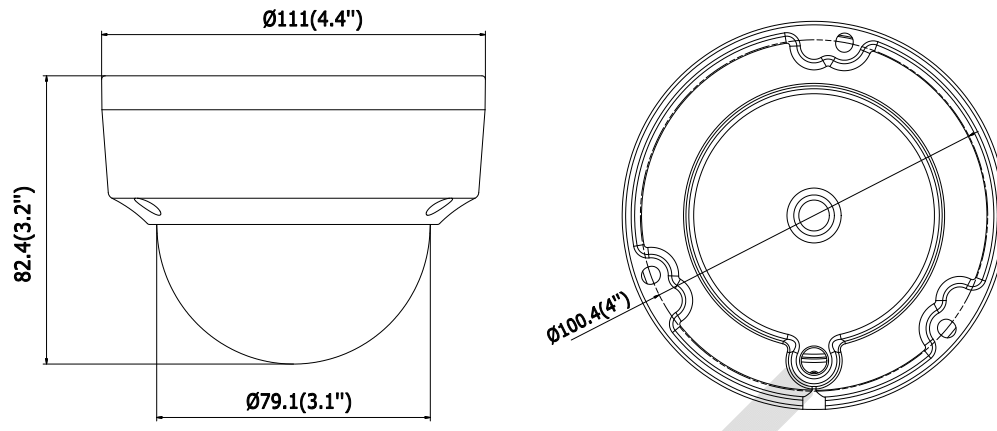

Hikvision Brazil
T +55 11 3318-0050
Latam.support@hikvision.com

Dimensions

Unit: mm

Accessories

Inclined ceiling mount

DS-1259ZJ

Wall mount

DS-1272ZJ-110