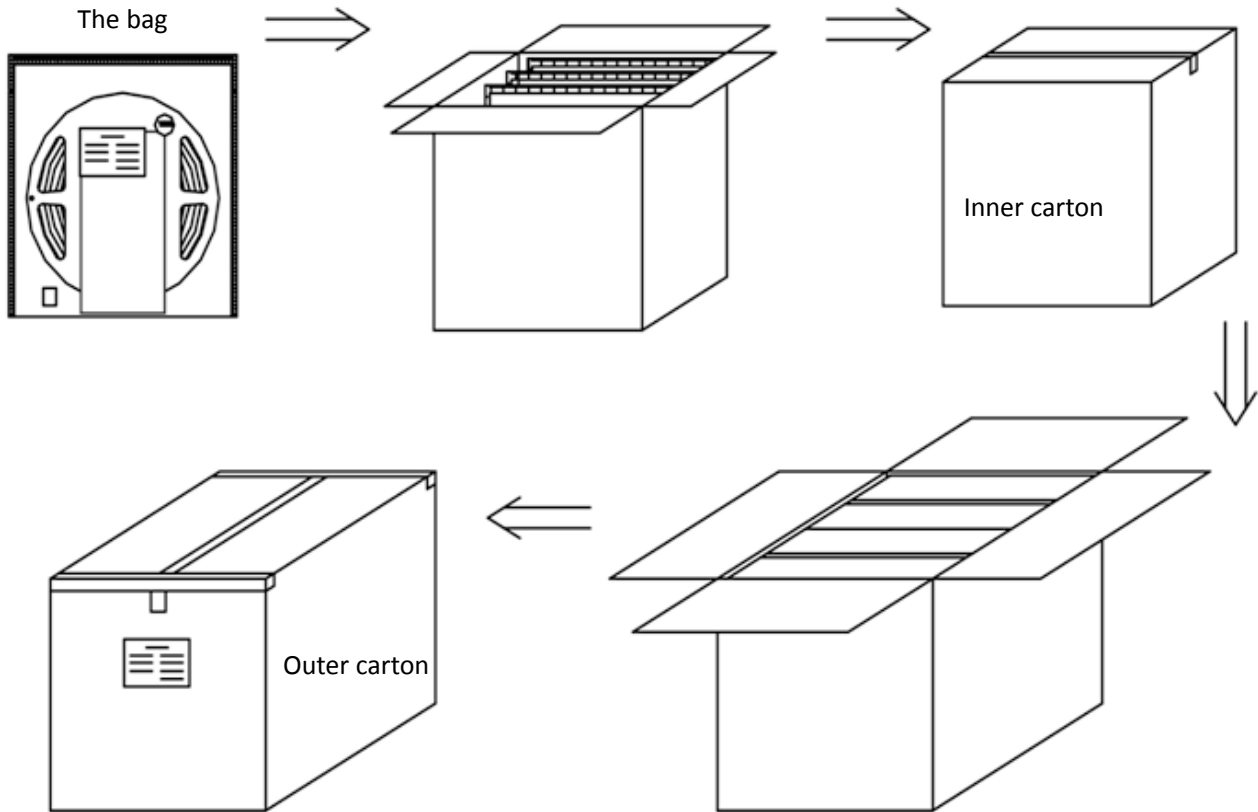

Packaging Information:

1. 5m [196.85in] per reel, 30 reels per outer carton;
2. Outer Carton: 45*25*25.6 cm=0.0288 (1±10%) CBM [17.72*9.84*10.08in]
3. Net Weight (N.W): 6.0 (1±10%) kg [13.228 (1±10%) lb];
4. Gross Weight (G.W): 8.2 (1±10%) kg [18.078 (1±10%) lb];
5. The actual packed quantity and weight subject to change without prior notice.