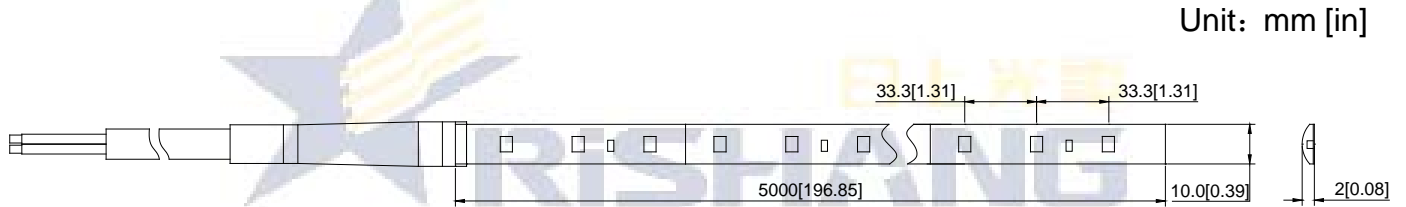

Notes:

- ① Testing environment temperature: 25±2°C [77±3.6°F];
- ② The above data are typical values; the actual data of each single product could differ from the typical values. The data subject to change without prior notice;
- ③ The above color temperature is the color temperature of LED. The color temperature of actual products subject to that of sample.

Profile Drawings:

Packaging Diagram: