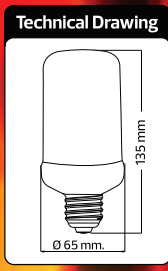

HOROZ

ELECTRIC

LED FLAME BULB

Product&Family Code: 001 048 0005

FIREFLUX

Technical Data

Voltage (V)	100-250V
Product Wattage (W)	5
Equivalence with incandescent lamp	40
Colour Render Index (Ra)	>60
Colour Temperature (K)	1500K
Materials	Aluminium Housing with ABS Diffuser
Protection Class	-
Dimmable	No
EEI	A+
Warm-up time up to 60 %of the full light output	Instant Full Light
Luminous Flux (lm)	117
Luminous Efficacy (lm/W)	23.4
Rated Life (hrs) ⌚	25,000
IP Rating	-
Power Factor	>0.5
Beam Angle	300°
Starting Time	<0.5
Number of ON-OFF cycling	x12,500