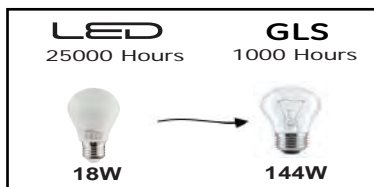

LED BULB

Technical Drawing

Photometric Diagram

Product&Family Code: 001 006 0018

PREMIER-18

Technical Data	
Voltage (V)	175-250V
Product Wattage (W)	18
Equivalence with incandescent lamp	144
Colour Render Index (Ra)	>Ra80
Colour Temperature (K)	3000K-4200K-6400K
Materials	Aluminium Housing with PMMA Diffuser
Protection Class	-
Dimmable	No
EEL	A+
Warm-up time up to 60 %of the full light output	Instant Full Light
Luminous Flux (lm)	1600
Luminous Efficacy (lm/W)	89
Rated Life (hrs) Ⓟ	25,000
IP Rating	-
Power Factor	>0.5
Beam Angle ☆	160 °
Starting Time	<0.5
Number of ON-OFF cycling	x12,500