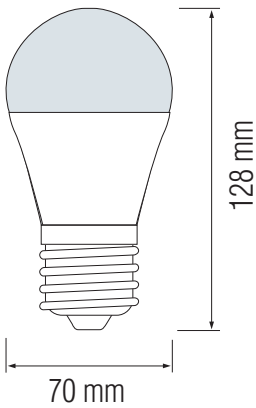

LED BULB

Technical Drawing

Photometric Diagram

Product&Family Code: 001 006 0018

PREMIER-18

Technical Data	
Voltage (V)	175-250V
Product Wattage (W)	18
Equivalence with incandescent lamp	144
Colour Render Index (Ra)	>Ra80
Colour Temperature (K)	3000K-4200K-6400K
Materials	Aluminium Housing with PMMA Diffuser
Protection Class	-
Dimmable	No
EEL	A+
Warm-up time up to 60 %of the full light output	Instant Full Light
Luminous Flux (lm)	1600
Luminous Efficacy (lm/W)	89
Rated Life (hrs) Ⓟ	25,000
IP Rating	-
Power Factor	>0.5
Beam Angle ☆	160 °
Starting Time	<0.5
Number of ON-OFF cycling	x12,500