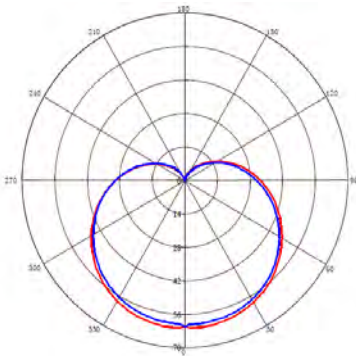

LED BULB

Technical Drawing

Photometric Diagram

Product&Family Code: 001 006 0018

PREMIER-18

Technical Data	
Voltage (V)	175-250V
Product Wattage (W)	18
Equivalence with incandescent lamp	144
Colour Render Index (Ra)	>Ra80
Colour Temperature (K)	3000K-4200K-6400K
Materials	Aluminium Housing with PMMA Diffuser
Protection Class	-
Dimmable	No
EEL	A+
Warm-up time up to 60 %of the full light output	Instant Full Light
Luminous Flux (lm)	1600
Luminous Efficacy (lm/W)	89
Rated Life (hrs) Ⓟ	25,000
IP Rating	-
Power Factor	>0.5
Beam Angle ☆	160 °
Starting Time	<0.5
Number of ON-OFF cycling	x12,500