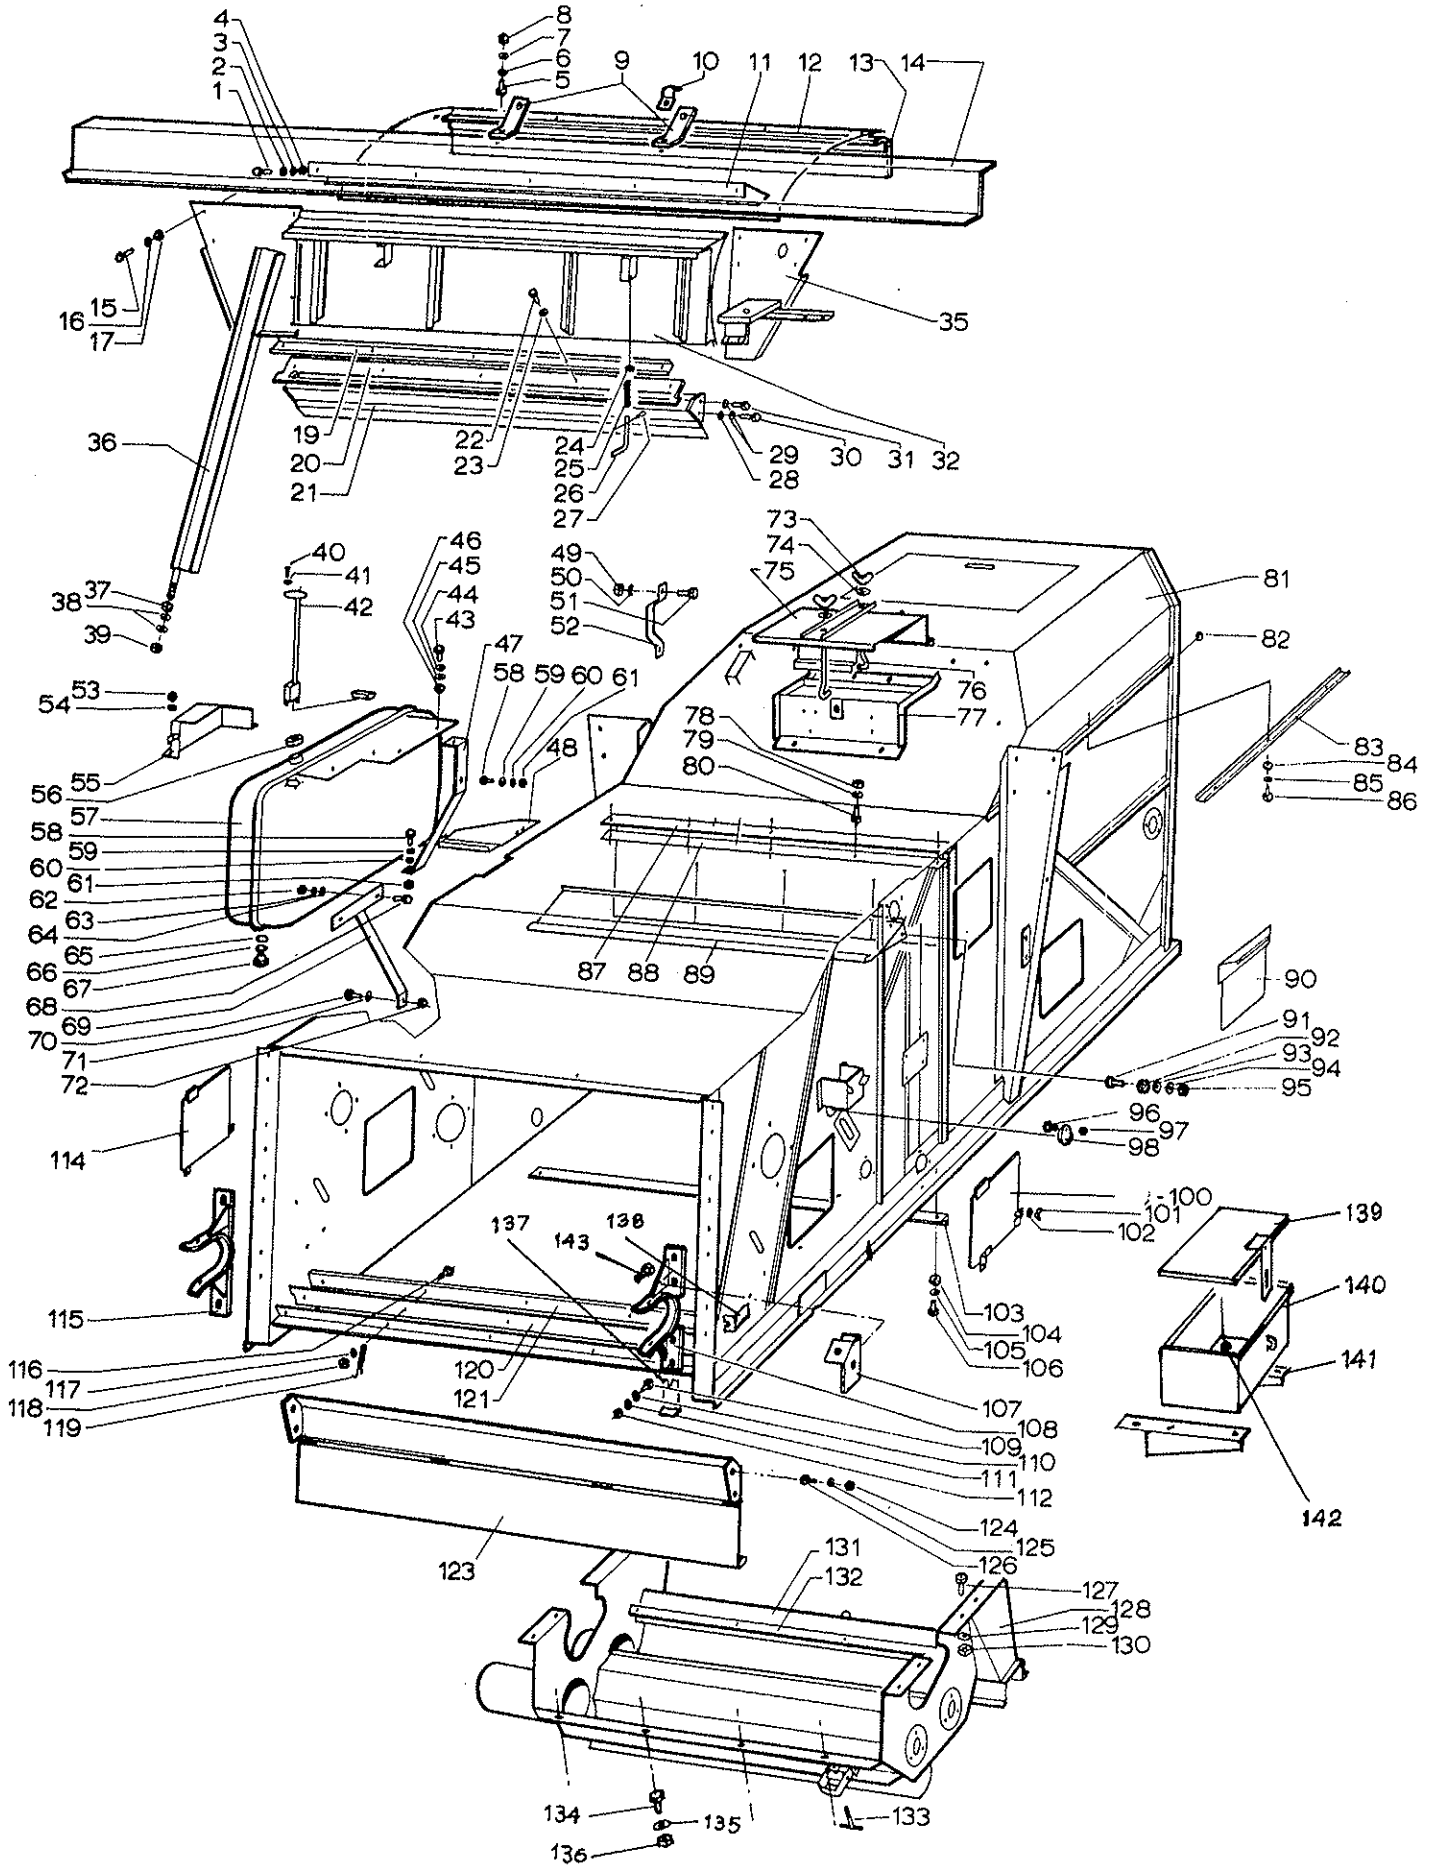

VAIPPA
MANTEL
CASING

**VAIPPA
MANTEL
CASING**