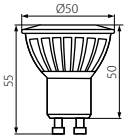

TEDI MAXX LED GU10

TEDI MAX LED GU10-WW

TEDI MAX LED GU10-CW

220-240V~
50/60Hz

9

9 - 66

900

120