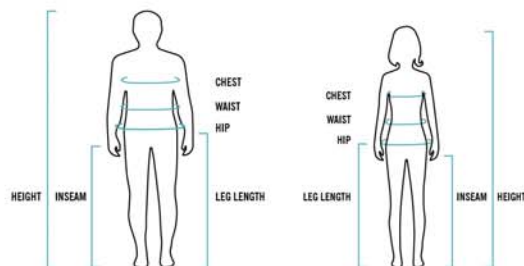

MEN'S WETSUIT / LONGJOHN

CM	S	M	L	XL	XXL
HEIGHT	170-175	173-178	177-182	180-185	183-190
WEIGHT	61-68	67-75	74-81	79-87	87-96
CHEST	89-94	93-99	96-102	100-106	104-110
WAIST	72-77	75-81	78-84	82-88	86-95
HIP	61	63	65	67	69
COLLOR	66	67	68	69.5	71
INSIDE LENGTH	77	80	83	87	91

MEN'S NEOPRENE JACKET

CM	S	M	L	XL	XXL
HEIGHT	170-175	173-178	177-182	180-185	183-190
WEIGHT	61-68	67-75	74-81	79-87	87-96
CHEST	89-94	93-99	96-102	100-106	104-110
WAIST	72-77	75-81	78-84	82-88	86-95
HIP	71	73	75	79	81
COLLOR	61.5	63	64.5	66	67.5
INSIDE LENGTH	50	52	54	56	58

MEN'S NEOPRENE TOP

CM	S	M	L	XL	XXL
HEIGHT	170-175	173-178	177-182	180-185	183-190
WEIGHT	61-68	67-75	74-81	79-87	87-96
CHEST	89-94	93-99	96-102	100-106	104-110
WAIST	72-77	75-81	78-84	82-88	86-95
HIP	61	63	65	67	69
COLLOR	66	67	68	69.5	71
INSIDE LENGTH	77	80	83	87	91

MEN'S NEOPRENE SHORTS

CM	S	M	L	XL	XXL
HEIGHT	170-175	173-178	177-182	180-185	183-190
WEIGHT	61-68	67-75	74-81	79-87	87-96
CHEST	44	45	46	47	48
WAIST	23	24	25	26	27
HIP	72-77	75-81	78-84	82-88	86-95
COLLOR	87-92	65-73	72-79	77-85	85-94
INSIDE LENGTH	47	49	51	53	55

AQUA SHOES

AQUA SHOES

KR	UK	US(Men/Women)	EURO	JP
230	3.5	4.5/6	34/35	23
240	4.5	5.5/7	36/37	24
250	5.5	6.5/8	38/39	25
260	6.5	7.5/9	40/41	26
270	7.5	8.5/10	42/43	27
280	8.5	9.5/11	44/45	28
290	9.5	10.5/12	45/46	29

OVERVIEW

ISUP

ALL AROUND ADVANCED

ALL AROUND

RIVER

SPECIALTY SUP

WINDSURF ISUP

BLUE DRIVE POWER FIN

KAYAK

HIGH PRESSURE KAYAK

REINFORCED KAYAK

ISLAND

AIR PLATFORM

INFLATABLE SPEED/SAILOAT