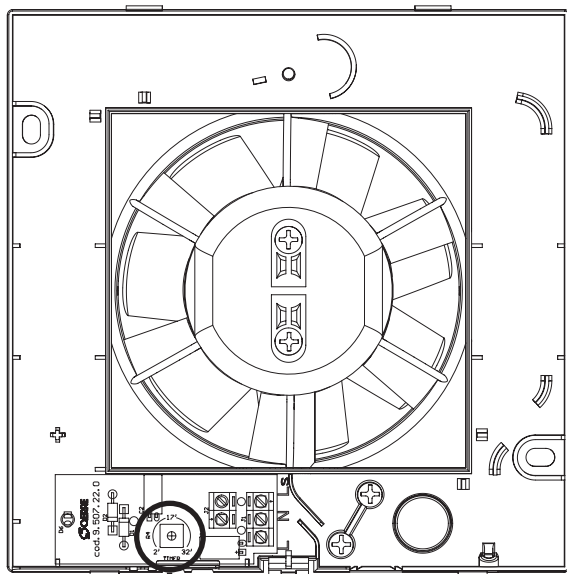

# S.O.ERRE

tecnologia dell'aria

IN 10/4

IN 12/5

IN 15/6

	$\text{Ø A (mm)}$	B	C
IN 10/4	100	37,2	64,5
IN 12/5	120	40,25	74,5
IN 15/6	150	50	89

1

2

1

IN 10/4 - IN 12/5 - IN 15/6  
 IN BB 10/4 - IN BB 12/5 - IN BB 15/6

IN 10/4 T - HT - IN 12/5 T - HT - IN 15/6 T - HT  
 IN BB 10/4 T - HT - IN BB 12/5 T - HT - IN BB 15/6 T - HT

IN 10/4 P - PIR - IN 12/5 P - PIR - IN 15/6 P - PIR  
 IN BB 10/4 P - PIR - IN BB 12/5 P - PIR - IN BB 15/6 P - PIR

IN 10/4 T - IN 12/5 T - IN 15/6 T  
IN BB 10/4 T - IN BB 12/5 T - IN BB 15/6 T

IN 10/4 HT - IN 12/5 HT - IN 15/6 HT  
IN BB 10/4 HT - IN BB 12/5 HT - IN BB 15/6 HT

IN 10/4 PIR - IN 12/5 PIR - IN 15/6 PIR  
IN BB 10/4 PIR - IN BB 12/5 PIR - IN BB 15/6 PIR

IN 10/4 P - IN 12/5 P - IN 15/6 P  
IN BB 10/4 P - IN BB 12/5 P - IN BB 15/6 P

Serranda

Shutter

Volet

Verschloßklappe

Sluiter

Persiana

Registo