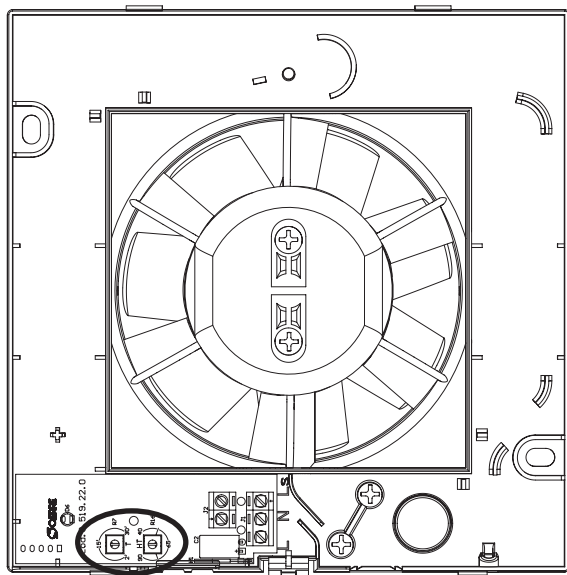

# S.O.ERRE

tecnologia dell'aria

IN 10/4

IN 12/5

IN 15/6

	$\text{Ø A (mm)}$	B	C
IN 10/4	100	37,2	64,5
IN 12/5	120	40,25	74,5
IN 15/6	150	50	89

1

2

1

IN 10/4 - IN 12/5 - IN 15/6  
 IN BB 10/4 - IN BB 12/5 - IN BB 15/6

IN 10/4 T - HT - IN 12/5 T - HT - IN 15/6 T - HT  
 IN BB 10/4 T - HT - IN BB 12/5 T - HT - IN BB 15/6 T - HT

IN 10/4 P - PIR - IN 12/5 P - PIR - IN 15/6 P - PIR  
 IN BB 10/4 P - PIR - IN BB 12/5 P - PIR - IN BB 15/6 P - PIR

IN 10/4 T - IN 12/5 T - IN 15/6 T  
IN BB 10/4 T - IN BB 12/5 T - IN BB 15/6 T

IN 10/4 HT - IN 12/5 HT - IN 15/6 HT  
IN BB 10/4 HT - IN BB 12/5 HT - IN BB 15/6 HT

IN 10/4 PIR - IN 12/5 PIR - IN 15/6 PIR  
IN BB 10/4 PIR - IN BB 12/5 PIR - IN BB 15/6 PIR

IN 10/4 P - IN 12/5 P - IN 15/6 P  
IN BB 10/4 P - IN BB 12/5 P - IN BB 15/6 P

Serranda

Shutter

Volet

Verschloßklappe

Sluiter

Persiana

Registo