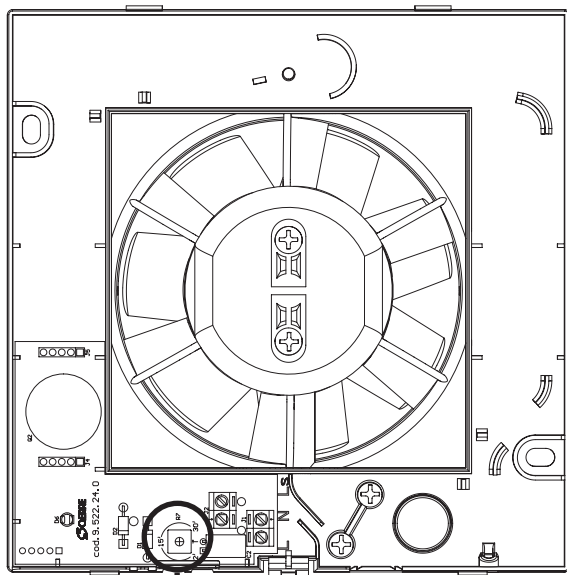

1

IN 10/4 - IN 12/5 - IN 15/6  
 IN BB 10/4 - IN BB 12/5 - IN BB 15/6

IN 10/4 T - HT - IN 12/5 T - HT - IN 15/6 T - HT  
 IN BB 10/4 T - HT - IN BB 12/5 T - HT - IN BB 15/6 T - HT

IN 10/4 P - PIR - IN 12/5 P - PIR - IN 15/6 P - PIR  
 IN BB 10/4 P - PIR - IN BB 12/5 P - PIR - IN BB 15/6 P - PIR

IN 10/4 T - IN 12/5 T - IN 15/6 T  
IN BB 10/4 T - IN BB 12/5 T - IN BB 15/6 T

IN 10/4 HT - IN 12/5 HT - IN 15/6 HT  
IN BB 10/4 HT - IN BB 12/5 HT - IN BB 15/6 HT

IN 10/4 PIR - IN 12/5 PIR - IN 15/6 PIR  
IN BB 10/4 PIR - IN BB 12/5 PIR - IN BB 15/6 PIR

IN 10/4 P - IN 12/5 P - IN 15/6 P  
IN BB 10/4 P - IN BB 12/5 P - IN BB 15/6 P

Serranda

Shutter

Volet

Verschloßklappe

Sluiter

Persiana

Registo

ΠΕΡΣΙΑΔΑ

ИНЕРЦ ИОНАЯ РЕШЁТКА

Ø 10 0080100

Ø 12 0080300

Griglia esterna

External grille

Grille extérieure

Außen-