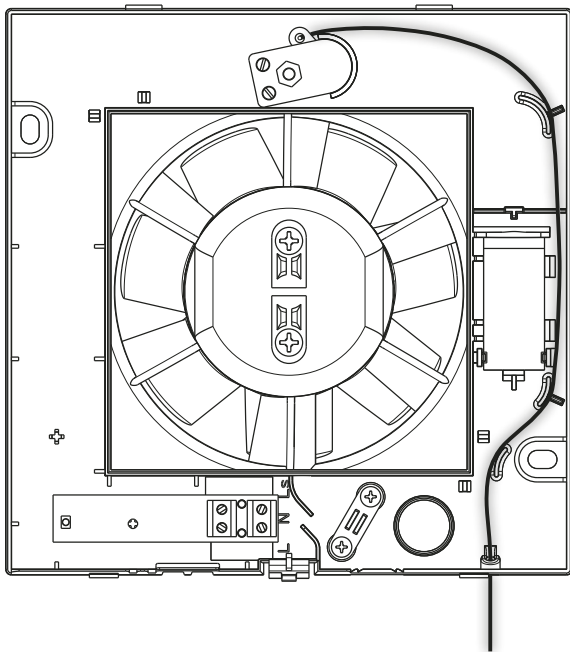

1

IN 10/4 - IN 12/5 - IN 15/6  
 IN BB 10/4 - IN BB 12/5 - IN BB 15/6

IN 10/4 T - HT - IN 12/5 T - HT - IN 15/6 T - HT  
 IN BB 10/4 T - HT - IN BB 12/5 T - HT - IN BB 15/6 T - HT

IN 10/4 P - PIR - IN 12/5 P - PIR - IN 15/6 P - PIR  
 IN BB 10/4 P - PIR - IN BB 12/5 P - PIR - IN BB 15/6 P - PIR

IN 10/4 T - IN 12/5 T - IN 15/6 T  
IN BB 10/4 T - IN BB 12/5 T - IN BB 15/6 T

IN 10/4 HT - IN 12/5 HT - IN 15/6 HT  
IN BB 10/4 HT - IN BB 12/5 HT - IN BB 15/6 HT

IN 10/4 PIR - IN 12/5 PIR - IN 15/6 PIR  
IN BB 10/4 PIR - IN BB 12/5 PIR - IN BB 15/6 PIR

IN 10/4 P - IN 12/5 P - IN 15/6 P  
IN BB 10/4 P - IN BB 12/5 P - IN BB 15/6 P

Serranda

Shutter

Volet

Verschloßklappe

Sluiter

Persiana

Registo

ΠΕΡΣΙΑΔΑ

ИНЕРЦ ИОНАЯ РЕШЁТКА

Ø 10 0080100

Ø 12 0080300

Griglia esterna

External grille

Grille extérieure

Außen-