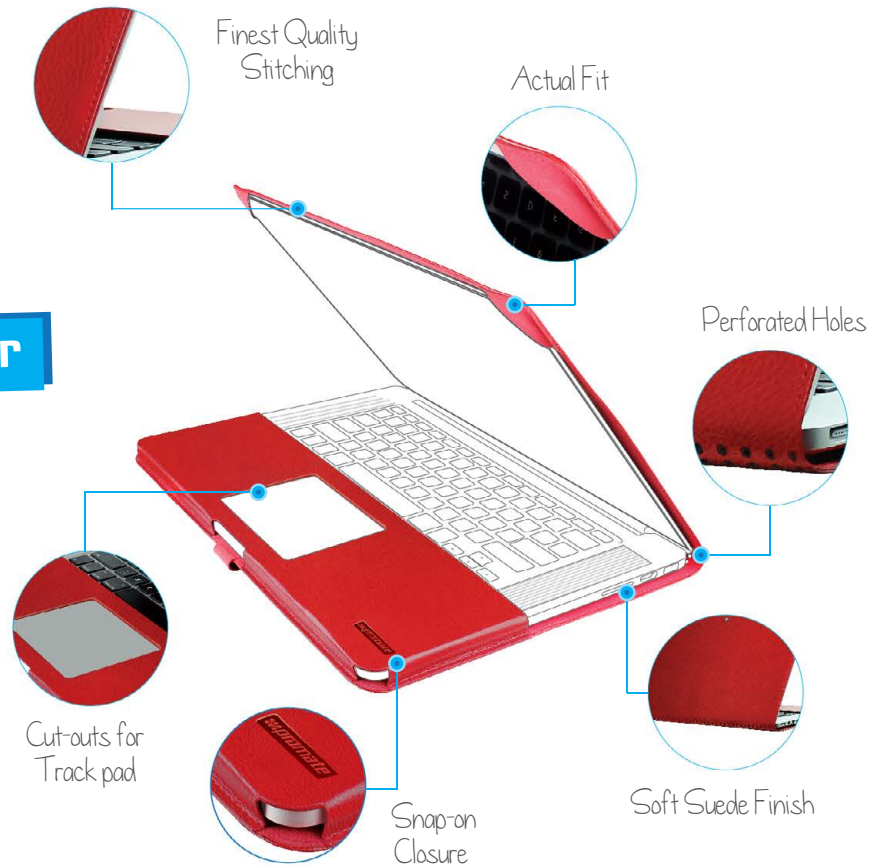

Lightweight Protective Leather Folder Case for 15-inch MacBook Pro with Retina display

Stylish
Lightweight
Slim
Folder Cover

Protect your MacBook Pro in style with this lightweight, slim folder cover, Macline-Pro15. Made from premium, water-resistant leather on the outside and soft suede finish on the inside, protecting your valuable MacBook Pro from any accidental spills or scratches wherever you go. Accessible cut-outs for the track pad, ports etc. are available so you won't have any problems accessing and connecting accessories to your MacBook Pro. Ingeniously designed perforated holes in the back keeps you MacBook Pro as cool as it is. An additional snap-on closure keeps your MacBook Pro safe and secure where it belongs. Available in 3 stylish colors

Compatibility: For MacBook Pro 15" with Retina display
Packing Contents: Macline-Pro15
Color: Black Brown Red
Certification: