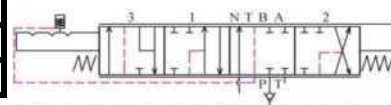

TYPE P 80 - 80l/min, (from 1 to 6 spools) with check valve at every spool	розн €
P80 A1GKZ1	66
2P80 1A1A1GKZ1	99
3P80 1A1A1A1GKZ1	146
4P80 1A1A1A1A1GKZ1	180
5P80 1A1A1A1A1A1GKZ1	215
6P80 1A1A1A1A1A1A1GKZ1	249
2P80EHOR24V	529
3P80EHOR24V	713
4P80EHOR24V	937
3P80-1L13L13L13-GKZ1	194
4P80-1L13L13L13L13-GKZ1	254
5P80-1L13L13L13L13L13L-GKZ1	312
3P80R-195/1/K36K36K36K/175-N3K	323
4PK80R1KK46KK46KK46KK46MKZ1	413
5PK80R1KK46KK46KK46KK46KK46MKZ1	508
2P80-1 Вн1Ан1-М	146
P81-RS (для дровоколов)	88
Фиксация для P80 8	14
Продолжитель давл. C2 G3/4	9