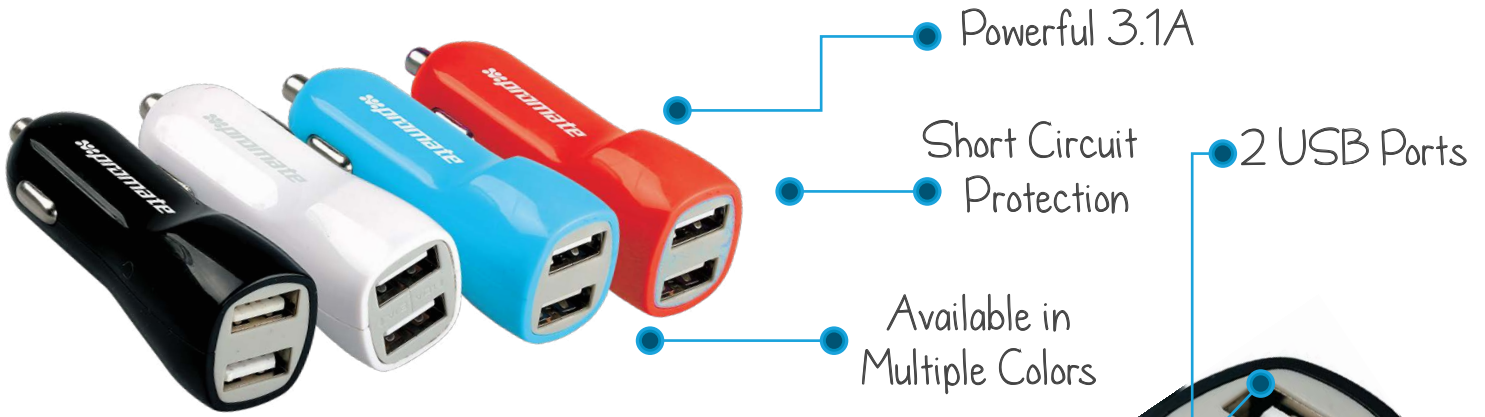

# 3100mA Dual USB Car Charger

## CAR HI-TECH Professionals

Vivid, a robust and functional car charger from Promate. This ergonomically-designed, 3.1A output car charger with LED light has 2 USB ports, so you can conveniently charge 2 devices simultaneously. With its dedicated 2.1A USB charging port you can now charge your tablet in a jiff. With this Ergonomically-Designed car charger you can never be out of style while charging your beloved gadgets on the go. Charge with ease and with style with Vivid.

Input: 12-24V DC  
 Total Output: 5V, 3.1A  
 Input interface: Car lighter adapter  
 Output interface: 2 USB charging ports  
 Made from ABS plastic

Color  
 Black  White  
 Blue  Red

**3100 mA** ⚡

SKU Name	HS Code	HTS Code	main Product info				Packing Logistics Details				Master Box Logistics Details						
Vivid	TBD	TBD	N.W (g)	L (mm)	W (mm)	H (mm)	G.W (kg)	N.W (g)	L (mm)	W (mm)	H (mm)	Qty Pcs	G.W (kg)	N.W (kg)	L (cm)	W (cm)	H (cm)
			TBD	TBD	TBD	TBD	TBD	TBD	TBD	TBD	TBD	TBD	TBD	TBD	TBD	TBD	TBD