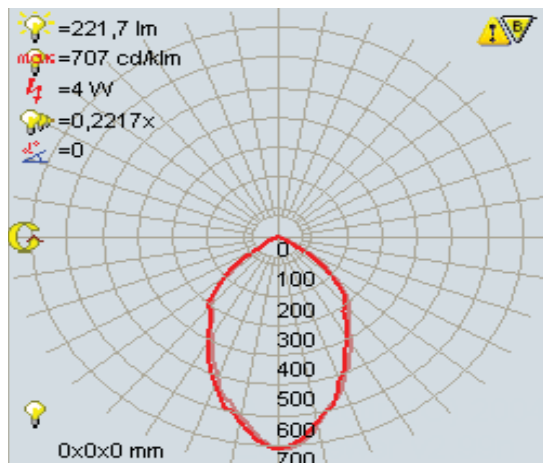

Photometric Diagram