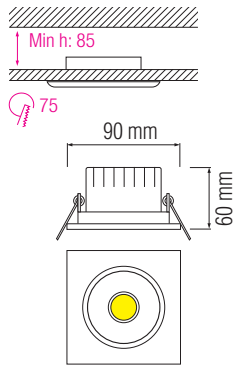

Technical Drawing