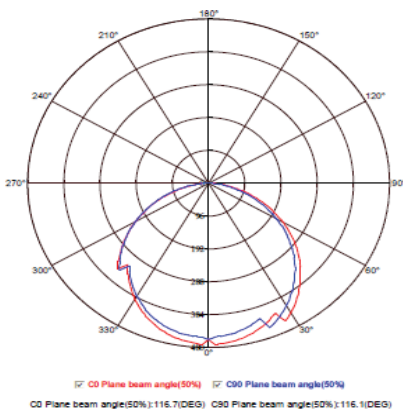

Photometric Diagram