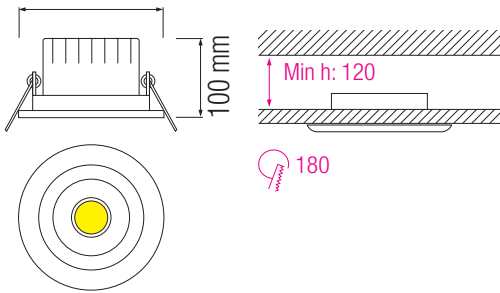

LED DOWNLIGHT

Product&Family Code:

016 019 0020

HELEN-20

Technical Data

Voltage (V)	220-240V
Product Wattage (W)	20
Equivalence with incandescent lamp	160
Colour Render Index (Ra)	>Ra80
Colour Temperature (K)	4200K
Materials	Aluminium Die Casting Body
Protection Class	II
Dimmable	No
EEI	A to A ⁺⁺
Warm-up time up to 60 %of the full light output	Instant Full Light
Luminous Flux (lm)	1315
Luminous Efficacy (lm/W)	66
Rated Life (hrs) ⊕	40.000
IP Rating	20
Power Factor	>0.9
Beam Angle	120°
Starting Time	<0.2s
Number of ON-OFF cycling	x25.000

Technical Drawing

Applications

Airport, Bathroom, Bedroom, Car Park, Cinema, Gallery, Hospital, Hotel, Kitchen, Museum etc.

Photometric Diagram

Features

- High Lumen and CRI, Good quality & Constant Current driver.
- High heat dissipation, low carbon and environmental protection.
- Innovative design of assembly structure.
- Extremely Long Life.