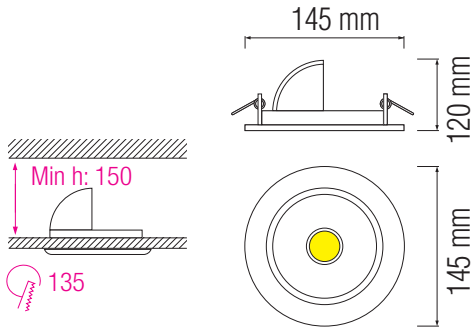

LED DOWNLIGHT

 Product&Family Code: **016 020 0010**
GALINA-10

Technical Drawing

Technical Data	
Voltage (V)	220-240V
Product Wattage (W)	10
Equivalence with incandescent lamp	80
Colour Render Index (Ra)	>Ra80
Colour Temperature (K)	6500K
Materials	Aluminium Die Casting Body
Protection Class	II
Dimmable	No
EEI	A to A++
Warm-up time up to 60 % of the full light output	Instant Full Light
Luminous Flux (lm)	570
Luminous Efficacy (lm/W)	57
Rated Life (hrs) Ⓟ	40.000
IP Rating	20
Power Factor	>0.9
Beam Angle	90°
Starting Time	<0.2s
Number of ON-OFF cycling	x25.000