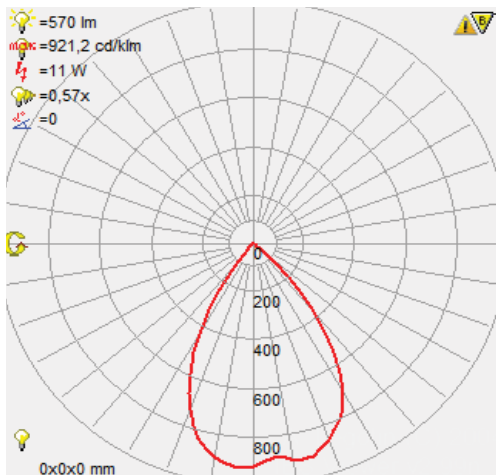

Photometric Diagram