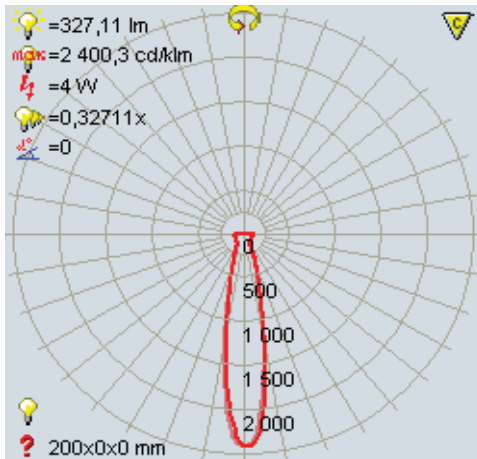

Photometric Diagram