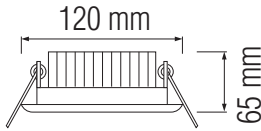

LED DOWNLIGHT

Product&Family Code:

016 011 0006

VERA-6

 Mat Chrome

Technical Drawing

 100

Technical Data	
Voltage (V)	220-240V
Product Wattage (W)	6
Equivalence with incandescent lamp	48
Colour Render Index (Ra)	>Ra70
Colour Temperature (K)	2700K / 6400K
Materials	Aluminium Die Casting Body
Protection Class	II
Dimmable	No
EEI	A to A++
Warm-up time up to 60 % of the full light output	Instant Full Light
Luminous Flux (lm)	270
Luminous Efficacy (lm/W)	45
Rated Life (hrs) ⌚	25.000
IP Rating	20
Power Factor	>0.5
Beam Angle	60°
Starting Time	<0.2s
Number of ON-OFF cycling	x10.000