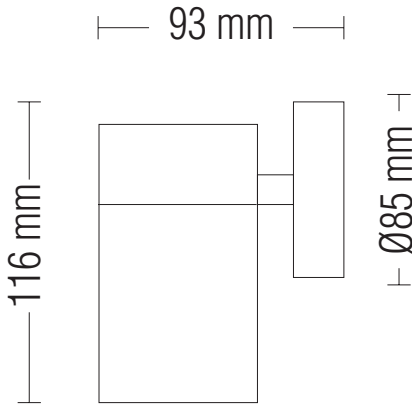

# GARDEN LAMP

Product&amp;Family Code: 075 008 0001

**MANOLYA-1**

Technical Data	
Voltage (V)	220-240V
Product Wattage (W)	Max.35W
Lamp Type	GU10
WEEE Regulation Appropriate	Yes
Operation Temperature	-30 / +40
Materials	Stainless Steel Body + Glass
Protection Class	I
Dimmable	No
EEI	<b>E</b> to <b>A++</b>
IP Rating	44

## Technical Drawing