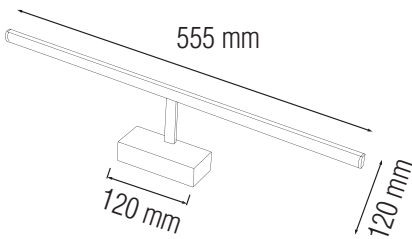

# LED PICTURE & MIRROR LAMP

Product&amp;Family Code:

040 017 0012

**KANARYA-12**

## Technical Drawing

Technical Data	
Voltage (V)	100-250V
Product Wattage (W)	12
Equivalence with incandescent lamp(W)	96
Colour Render Index (Ra)	>Ra70
Colour Temperature (K)	4200
Materials	Chrome + PC
Protection Class	I
Dimmable	No
EEI	A to A++
Warm-up time up to 60 %of the full light output	Instant Full Light
Luminous Flux (lm)	850
Luminous Efficacy (lm/W)	71
Rated Life (hrs) ⌚	30.000
IP Rating	20
Power Factor	>0.5
Beam Angle	120°
Starting Time	<0.2s
Number of ON-OFF cycling	x15.000