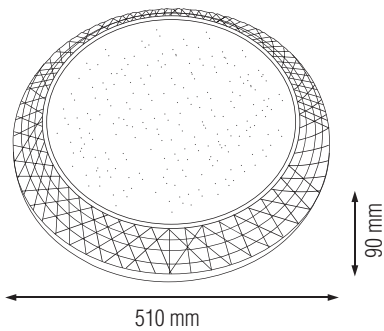

Technical Drawing