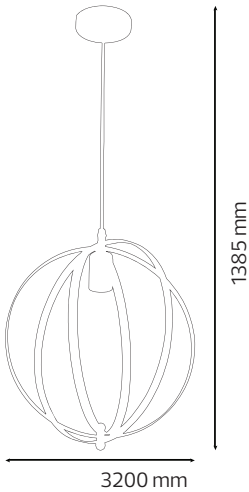

PENDANT LAMP

Product&Family Code: 021 012 0001

MAXWELL
FOLDABLE CASE

BLACK

Technical Data	
Voltage (V)	250V~ / 4A
Product Wattage (W)	Max. 60W
Lamp Type	E27
WEEE Regulation Appropriate	Yes
Material	Metal
Cable Type	H03VV-2*0.75mm ²
Dimmable	No
EEI	E to A++
IP Rating	20

Applications

- Vintage style. It's the perfect light fixture to install in bedroom, living room, dining room, kitchen, cafe, bar ect.

Technical Drawing

Features

- Easy installation
- Low energy bulb (Bulb not included)