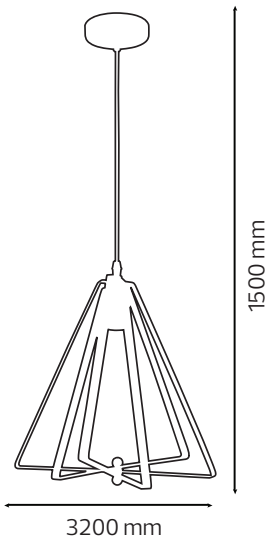

# PENDANT LAMP

**FOLDABLE CASE**

**BLACK**

Product&Family Code:

021 011 0001

**KEPLER**

Technical Data	
Voltage (V)	250V~ / 4A
Product Wattage (W)	Max. 60W
Lamp Type	E27
WEEE Regulation Appropriate	Yes
Material	Metal
Cable Type	H03VV-2*0.75mm <sup>2</sup>
Dimmable	No
EEI	<b>E</b> to <b>A++</b>
IP Rating	20

## Technical Drawing