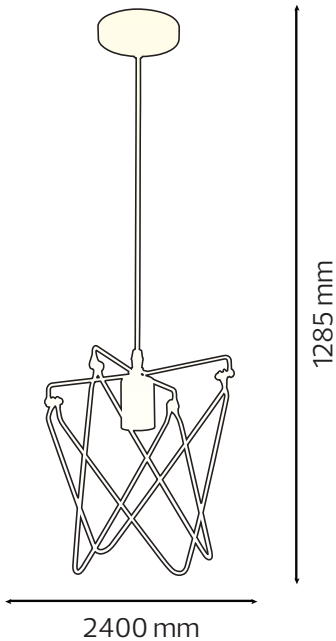

PENDANT LAMP

Product&Family Code: 021 010 0001

NEWTON

Technical Data	
Voltage (V)	250V~ / 4A
Product Wattage (W)	Max. 60W
Lamp Type	E27
WEEE Regulation Appropriate	Yes
Material	Metal
Cable Type	H03VV-2*0.75mm ²
Dimmable	No
EEI	E to A++
IP Rating	20

Applications

- Vintage style. It's the perfect light fixture to install in bedroom, living room, dining room, kitchen, cafe, bar ect.

Technical Drawing

Features

- Easy installation
- Low energy bulb (Bulb not included)