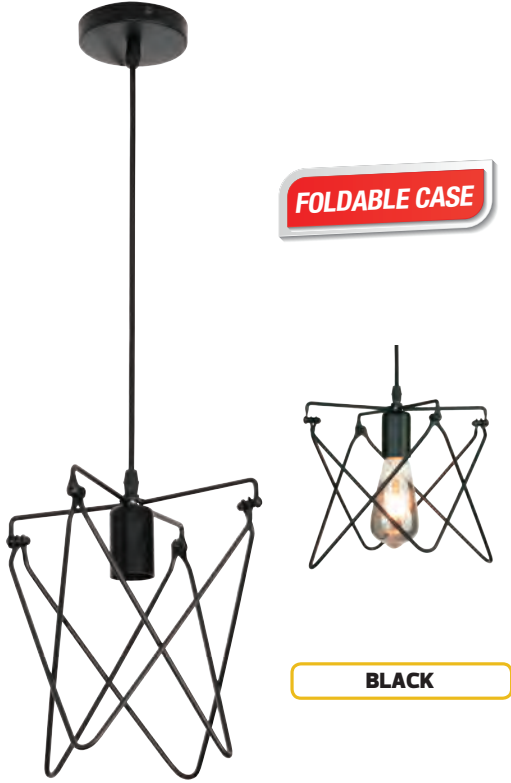

PENDANT LAMP

Product&Family Code: 021 010 0001

NEWTON

Technical Data	
Voltage (V)	250V~ / 4A
Product Wattage (W)	Max. 60W
Lamp Type	E27
WEEE Regulation Appropriate	Yes
Material	Metal
Cable Type	H03VV-2*0.75mm ²
Dimmable	No
EEI	E to A++
IP Rating	20

Applications

- Vintage style. It's the perfect light fixture to install in bedroom, living room, dining room, kitchen, cafe, bar ect.

Technical Drawing

Features

- Easy installation
- Low energy bulb (Bulb not included)