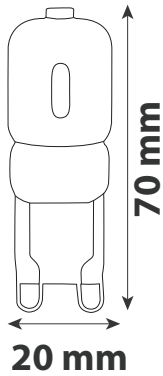

LED CAPSULE

 Product&Family Code: **001 023 0007**
DECO-7

Technical Data

Voltage (V)	220-240V AC
Product Wattage (W)	7
Equivalence with Halogen lamp	56
Colour Render Index (Ra)	>Ra70
Colour Temperature (K)	2700K-4200K-6400K
Materials	Plastic
Protection Class	-
Dimmable	No
EEL	A+
Warm-up time up to 60 %of the full light output	Instant Full Light
Luminous Flux (lm)	630
Luminous Efficacy (lm/W)	90
Rated Life (hrs) ⌚	20,000
IP Rating	-
Power Factor	>0.5
Beam Angle ☆	360 °
Starting Time	<0.5s
Number of ON-OFF cycling	x10,000

Technical Drawing

Photometric Diagram

C0 Plane beam angle(50%): 278.2(DEG) C90 Plane beam angle(50%): 283.5(DEG)

Applications

- Chandelier, Halogen Downlight etc.

Features

- Very low energy consumption.
- High Lumen and CRI, good quality
- High heat dissipation, low carbon and environmental protection