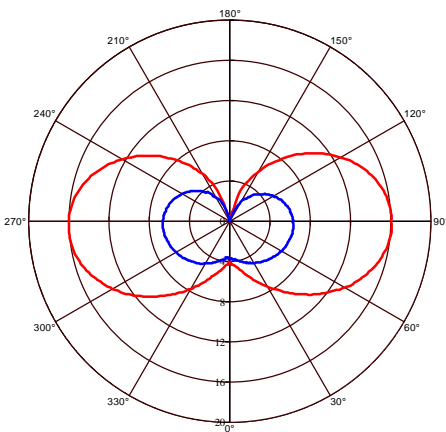

LED CAPSULE

 Product&Family Code: **001 023 0007**
DECO-7

Technical Data

Voltage (V)	220-240V AC
Product Wattage (W)	7
Equivalence with Halogen lamp	56
Colour Render Index (Ra)	>Ra70
Colour Temperature (K)	2700K-4200K-6400K
Materials	Plastic
Protection Class	-
Dimmable	No
EEL	A+
Warm-up time up to 60 %of the full light output	Instant Full Light
Luminous Flux (lm)	630
Luminous Efficacy (lm/W)	90
Rated Life (hrs) ⌚	20,000
IP Rating	-
Power Factor	>0.5
Beam Angle ☆	360 °
Starting Time	<0.5s
Number of ON-OFF cycling	x10,000

Technical Drawing

Photometric Diagram

C0 Plane beam angle(50%): 278.2(DEG) C90 Plane beam angle(50%): 283.5(DEG)

Applications

- Chandelier, Halogen Downlight etc.

Features

- Very low energy consumption.
- High Lumen and CRI, good quality
- High heat dissipation, low carbon and environmental protection