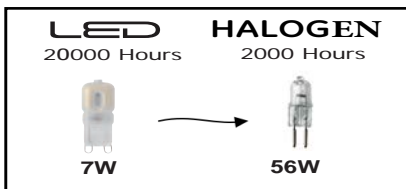

LED CAPSULE

 Product&Family Code: **001 023 0007**
DECO-7

Technical Data

Voltage (V)	220-240V AC
Product Wattage (W)	7
Equivalence with Halogen lamp	56
Colour Render Index (Ra)	>Ra70
Colour Temperature (K)	2700K-4200K-6400K
Materials	Plastic
Protection Class	-
Dimmable	No
EEL	A+
Warm-up time up to 60 %of the full light output	Instant Full Light
Luminous Flux (lm)	630
Luminous Efficacy (lm/W)	90
Rated Life (hrs) ⌚	20,000
IP Rating	-
Power Factor	>0.5
Beam Angle ☆	360 °
Starting Time	<0.5s
Number of ON-OFF cycling	x10,000

Technical Drawing

Photometric Diagram

C0 Plane beam angle(50%): 278.2(DEG) C90 Plane beam angle(50%): 283.5(DEG)

Applications

- Chandelier, Halogen Downlight etc.

Features

- Very low energy consumption.
- High Lumen and CRI, good quality
- High heat dissipation, low carbon and environmental protection