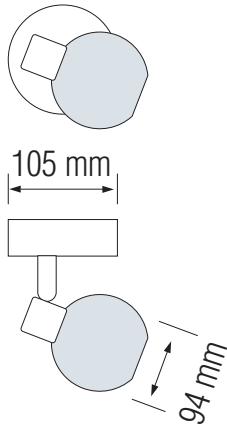

CEILING LAMP

Product&Family Code: 035 004 0001

BODRUM-1**HL 785N** Mat Chrome

Technical Data	
Voltage (V)	220-240V
Product Wattage (W)	Max.40W
Lamp Type	E14
WEEE Regulation Appropriate	Yes
Operation Temperature	-20 / +40
Materials	Mat Chrome + Glass
Protection Class	I
Dimmable	No
EEI	E to A++
IP Rating	20

Technical Drawing

Applications

- Designed indoor applications: Great for interior spaces, laundry, kitchen, storage, utility room.

Features

- Easy installation
- High heat dissipation, low carbon and environmental protection.
- Low energy bulb (Bulb not included)