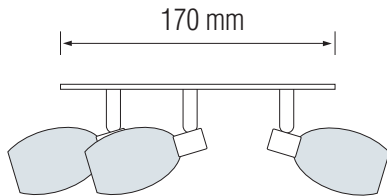

## Technical Drawing

Technical Data	
Voltage (V)	220-240V
Product Wattage (W)	Max.3x40W
Lamp Type	E14
WEEE Regulation Appropriate	Yes
Operation Temperature	-20 / +40
Materials	Chrome + Glass
Protection Class	I
Dimmable	No
EEI	<b>E</b> to <b>A++</b>
IP Rating	20