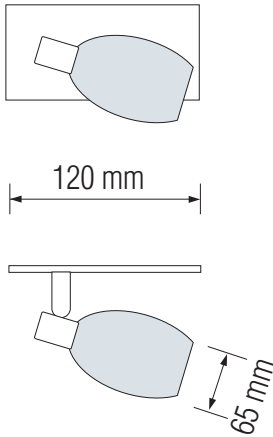

CEILING LAMP

Product&Family Code: 035 003 0001

MANAVGAT-1

HL 790N

Chrome

Technical Data	
Voltage (V)	220-240V
Product Wattage (W)	Max.40W
Lamp Type	E14
WEEE Regulation Appropriate	Yes
Operation Temperature	-20 / +40
Materials	Chrome + Glass
Protection Class	I
Dimmable	No
EEI	E to A++
IP Rating	20

Technical Drawing

Applications

- Designed indoor applications: Great for interior spaces, laundry, kitchen, storage, utility room.

Features

- Easy installation
- High heat dissipation, low carbon and environmental protection.
- Low energy bulb (Bulb not included)