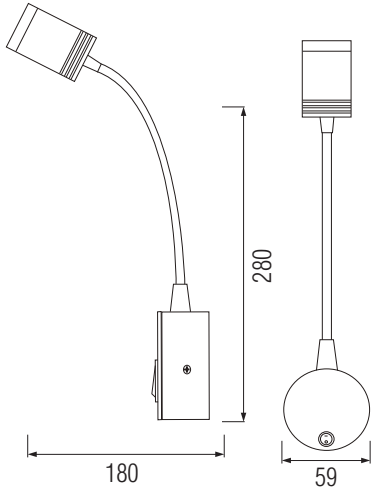

LED PICTURE & MIRROR LAMP

Product&Family Code: 040 007 0003

TURNA

Technical Drawing

Photometric Diagram

Technical Data	
Voltage (V)	220-240V
Product Wattage (W)	3
Equivalence with incandescent lamp(W)	24
Colour Render Index (Ra)	>Ra 70
Colour Temperature (K)	4200
Materials	Aluminium
Protection Class	II
Dimmable	No
EEI	A to A++
Warm-up time up to 60 %of the full light output	Instant Full Light
Luminous Flux (lm)	200
Luminous Efficacy (lm/W)	67
Rated Life (hrs) ⌚	30.000
IP Rating	20
Power Factor	>0.5
Beam Angle	60°
Starting Time	<0.2s
Number of ON-OFF cycling	x35.000