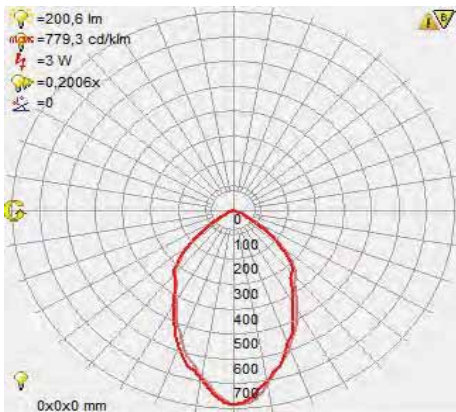

LED PICTURE & MIRROR LAMP

Product&Family Code: 040 007 0003

TURNA

Technical Drawing

Photometric Diagram

Technical Data	
Voltage (V)	220-240V
Product Wattage (W)	3
Equivalence with incandescent lamp(W)	24
Colour Render Index (Ra)	>Ra 70
Colour Temperature (K)	4200
Materials	Aluminium
Protection Class	II
Dimmable	No
EEI	A to A++
Warm-up time up to 60 %of the full light output	Instant Full Light
Luminous Flux (lm)	200
Luminous Efficacy (lm/W)	67
Rated Life (hrs) ⌚	30.000
IP Rating	20
Power Factor	>0.5
Beam Angle	60°
Starting Time	<0.2s
Number of ON-OFF cycling	x35.000