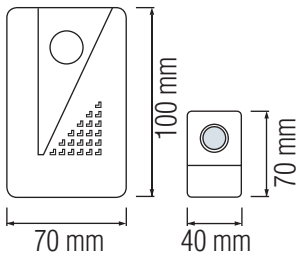

Technical Drawing

Wireless system

Super long receiving distance 150m

38 songs optional

Environment friendly energy saving system