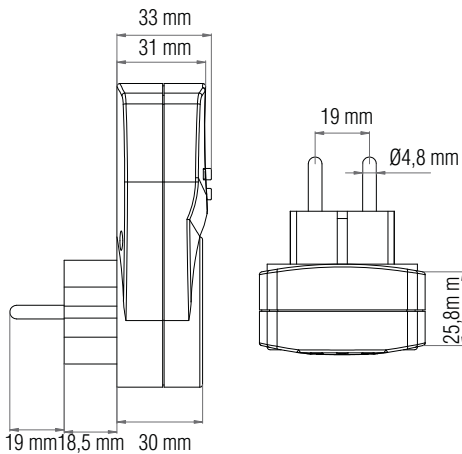

Technical Drawing