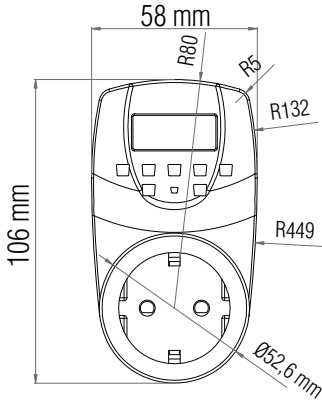

DIGITAL WEEKLY ELECTRONIC TIMER PLUG

Product&Family Code: 108 002 0001

TIMER-2

Technical Data	
Voltage (V)	220-240V
Product Wattage (W)	3500(Max)
Current (A)	7.8(Max)
Programs	20 on/off
Min.Time Interval	1 Minutes
Materials	Plastic
Protection Class	II
IP Rating	20

Technical Drawing

Applications

- Use for indoors and in dry location

Features

- Easy Operation.
- Daily and weekly program.
- One outlet.
- Ideal for reminding you of daily chores
- Rechargeable NiMH battery-used inside(NIMH 1.2V)