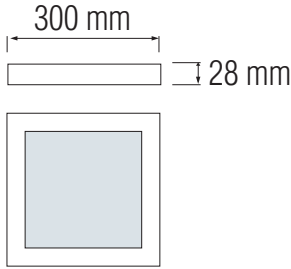

LED DOWNLIGHT

Product&Family Code:

016 026 0028

ARINA-28

Technical Drawing

Technical Data

Voltage (V)	220-240V
Product Wattage (W)	28
Equivalence with incandescent lamp	224
Colour Render Index (Ra)	>Ra80
Colour Temperature (K)	3000K / 4200K / 6400K
Materials	Aluminium Die Casting Body
Protection Class	II
Dimmable	No
EEI	A to A++
Warm-up time up to 60 % of the full light output	Instant Full Light
Luminous Flux (lm)	1960
Luminous Efficacy (lm/W)	70
Rated Life (hrs) ⌚	30.000
IP Rating	20
Power Factor	>0.5
Beam Angle	120°
Starting Time	<0.2s
Number of ON-OFF cycling	x25.000