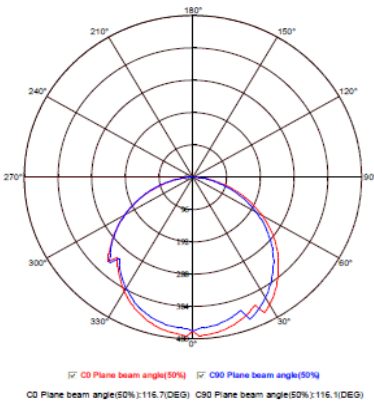

Photometric Diagram