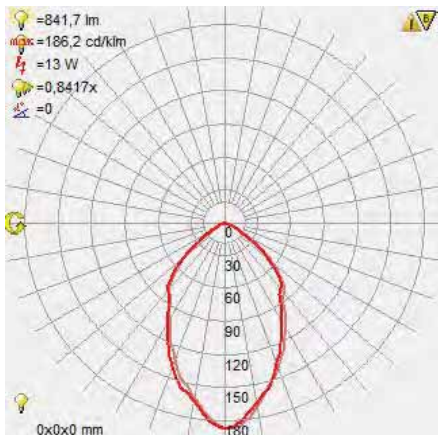

## Technical Drawing

## Technical Data

Voltage (V)	220-240V
Product Wattage (W)	12
Equivalence with incandescent lamp	96
Colour Render Index (Ra)	>Ra80
Colour Temperature (K)	3000K / 4200K / 6400K
Materials	Aluminium Die Casting Body
Protection Class	II
Dimmable	No
EEI	A to A++
Warm-up time up to 60 % of the full light output	Instant Full Light
Luminous Flux (lm)	840
Luminous Efficacy (lm/W)	70
Rated Life (hrs) ⌚	30.000
IP Rating	20
Power Factor	>0.5
Beam Angle	120°
Starting Time	<0.2s
Number of ON-OFF cycling	x25.000

## Photometric Diagram