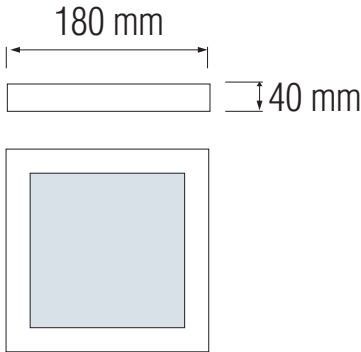

## Technical Drawing

## Technical Data

Voltage (V)	220-240V
Product Wattage (W)	12
Equivalence with incandescent lamp	96
Colour Render Index (Ra)	>Ra80
Colour Temperature (K)	3000K / 4200K / 6400K
Materials	Aluminium Die Casting Body
Protection Class	II
Dimmable	No
EEI	A to A++
Warm-up time up to 60 % of the full light output	Instant Full Light
Luminous Flux (lm)	840
Luminous Efficacy (lm/W)	70
Rated Life (hrs) ⌚	30.000
IP Rating	20
Power Factor	>0.5
Beam Angle	120°
Starting Time	<0.2s
Number of ON-OFF cycling	x25.000

## Photometric Diagram