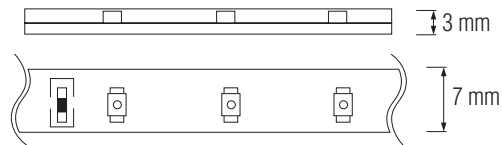

## Technical Data

Voltage (V)	220-240V
Power (W/m)	10
LED Type	SMD (50x50)
Colour Render Index (Ra)	>Ra80
Colour Temperature (K)	3000K/6400K/GREEN/RED/BLUE YELLOW/RGB
Materials	Silicon
Protection Class	II
Dimmable	No
EEI	A to A++
Warm-up time up to 60 %of the full light output	Instant Full Light
Luminous Flux (lm)	30000 Lm / per 164ft. reel
Standart Length:	1m / 60 LED
Rated Life (hrs) ⌚	30.000
IP Rating	65
Power Factor	0.9
Beam Angle	120°
Starting Time	<0.2s
Number of ON-OFF cycling	x25.000

## Technical Drawing