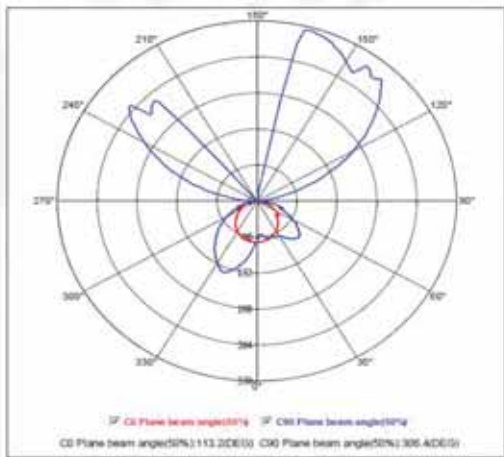

LED WALL LIGHT

Product&Family Code: 029 003 0012

BELEN-12

Technical Drawing

Photometric Diagram

Technical Data

Voltage (V)	85-265V
Product Wattage (W)	12
Equivalence with incandescent lamp(W)	96
Colour Render Index (Ra)	>Ra80
Colour Temperature (K)	4000
Materials	Iron+Aluminum+Acrylic
Protection Class	I
Dimmable	No
EEI	A to A++
Warm-up time up to 60 %of the full light output	Instant Full Light
Luminous Flux (lm)	950
Luminous Efficacy (lm/W)	79
Rated Life (hrs) ⌚	30.000
IP Rating	20
Power Factor	>0.5
Beam Angle	90°
Starting Time	<0.2s
Number of ON-OFF cycling	x15.000