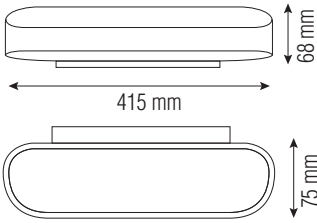

LED WALL LIGHT

Product&Family Code: 029 003 0012

BELEN-12

Technical Drawing

Photometric Diagram

Technical Data

Voltage (V)	85-265V
Product Wattage (W)	12
Equivalence with incandescent lamp(W)	96
Colour Render Index (Ra)	>Ra80
Colour Temperature (K)	4000
Materials	Iron+Aluminum+Acrylic
Protection Class	I
Dimmable	No
EEI	A to A++
Warm-up time up to 60 %of the full light output	Instant Full Light
Luminous Flux (lm)	950
Luminous Efficacy (lm/W)	79
Rated Life (hrs) ⌚	30.000
IP Rating	20
Power Factor	>0.5
Beam Angle	90°
Starting Time	<0.2s
Number of ON-OFF cycling	x15.000