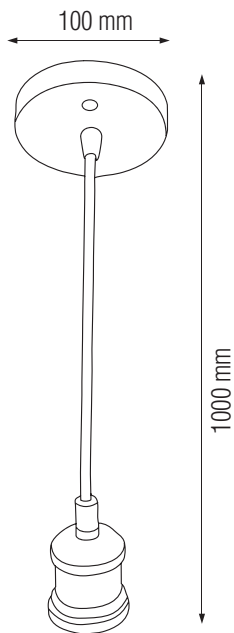

# PENDANT LAMP

Product&amp;Family Code: 021 003 0001

TESLA

RED COPPER

OLD BRONZE

GOLD

CHROME

PEARL BLACK

## Technical Data

Voltage (V)	220-240V
Product Wattage (W)	Max. 60W
Lamp Type	E27
WEEE Regulation Appropriate	Yes
Material	Metal
Protection Class	II
Dimmable	No
EEI	<b>E</b> to <b>A++</b>
IP Rating	20

## Technical Drawing