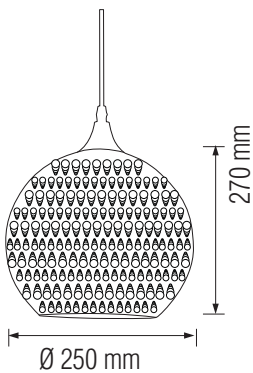

Technical Drawing