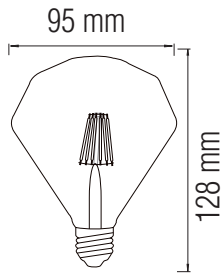

Technical Drawing