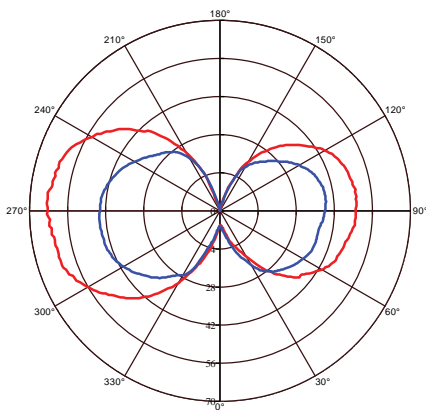

Photometric Diagram