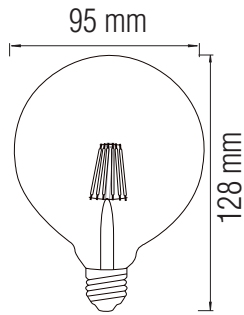

LED FILAMENT RUSTIC LAMP

Product&Family Code:

001 030 0004

RUSTIC GLOBE - 4

Technical Drawing

Photometric Diagram

Technical Data

Voltage (V)	220-240V
Product Wattage (W)	4
Equivalence with incandescent lamp (W)	32
Colour Render Index (Ra)	>Ra70
Colour Temperature (K)	2200K
Materials	Glass
Protection Class	-
Dimmable	No
EEI	A⁺
Warm-up time up to 60 %of the full light output	Instant Full Light
Luminous Flux (lm)	360
Luminous Efficacy (lm/W)	90
Rated Life (hrs) ⌚	20,000
IP Rating	-
Power Factor	>0.5
Beam Angle ☆	300°r
Starting Time	>0.5s
Number of ON-OFF cycling	x10,000