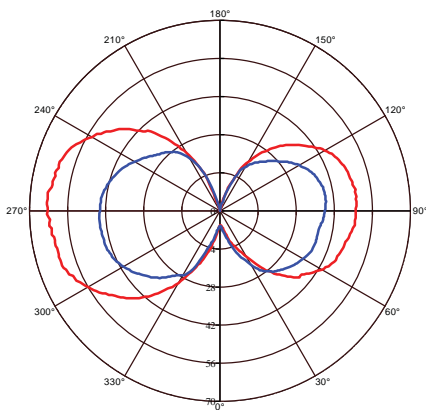

LED FILAMENT RUSTIC LAMP

Product&Family Code:

001 030 0004

RUSTIC GLOBE - 4

Technical Drawing

Photometric Diagram

Technical Data

Voltage (V)	220-240V
Product Wattage (W)	4
Equivalence with incandescent lamp (W)	32
Colour Render Index (Ra)	>Ra70
Colour Temperature (K)	2200K
Materials	Glass
Protection Class	-
Dimmable	No
EEI	A⁺
Warm-up time up to 60 %of the full light output	Instant Full Light
Luminous Flux (lm)	360
Luminous Efficacy (lm/W)	90
Rated Life (hrs) ⌚	20,000
IP Rating	-
Power Factor	>0.5
Beam Angle ☆	300°r
Starting Time	>0.5s
Number of ON-OFF cycling	x10,000