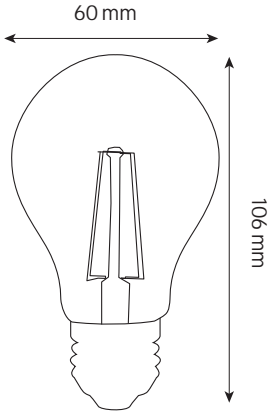

LED FILAMENT BULB

 Product&Family Code: **001 015 0008**
FILAMENT GLOBE-8

Technical Drawing

Photometric Diagram

Technical Data	
Voltage (V)	220-240V
Product Wattage (W)	8
Equivalence with incandescent lamp (W)	64
Colour Render Index (Ra)	>Ra70
Colour Temperature (K)	2700K-4200K
Materials	Glass
Protection Class	-
Dimmable	No
EEL	A+
Warm-up time up to 60 %of the full light output	Instant Full Light
Luminous Flux (lm)	500
Luminous Efficacy (lm/W)	63
Rated Life (hrs) ⌚	20,000
IP Rating	-
Power Factor	>0.5
Beam Angle ☆	360°r
Starting Time	<0.5s
Number of ON-OFF cycling	x10,000