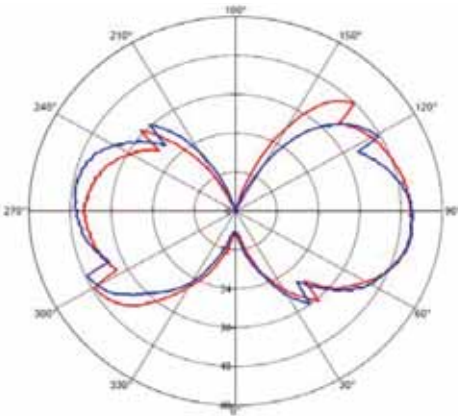

LED FILAMENT BULB

 Product&Family Code: **001 015 0008**
FILAMENT GLOBE-8

Technical Drawing

Photometric Diagram

Technical Data	
Voltage (V)	220-240V
Product Wattage (W)	8
Equivalence with incandescent lamp (W)	64
Colour Render Index (Ra)	>Ra70
Colour Temperature (K)	2700K-4200K
Materials	Glass
Protection Class	-
Dimmable	No
EEL	A+
Warm-up time up to 60 %of the full light output	Instant Full Light
Luminous Flux (lm)	500
Luminous Efficacy (lm/W)	63
Rated Life (hrs) ⌚	20,000
IP Rating	-
Power Factor	>0.5
Beam Angle ☆	360°r
Starting Time	<0.5s
Number of ON-OFF cycling	x10,000