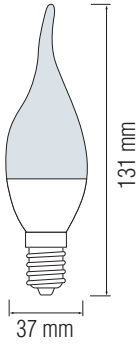

LED BULB

Technical Drawing

Photometric Diagram

Product&Family Code: 001 004 0006

CRAFT-6

Technical Data	
Voltage (V)	175-250V
Product Wattage (W)	6
Equivalence with incandescent lamp	50
Colour Render Index (Ra)	>Ra80
Colour Temperature (K)	3000K-4200K-6400K
Materials	Aluminium Housing with PMMA Diffuser
Protection Class	-
Dimmable	No
EEL	A+
Warm-up time up to 60 %of the full light output	Instant Full Light
Luminous Flux (lm)	480
Luminous Efficacy (lm/W)	80
Rated Life (hrs) Ⓟ	25,000
IP Rating	-
Power Factor	>0.5
Beam Angle Δ	200 °
Starting Time	<0.5
Number of ON-OFF cycling	x12,500