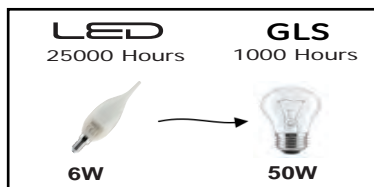

LED BULB

Technical Drawing

Photometric Diagram

Product&Family Code: 001 004 0006

CRAFT-6

Technical Data	
Voltage (V)	175-250V
Product Wattage (W)	6
Equivalence with incandescent lamp	50
Colour Render Index (Ra)	>Ra80
Colour Temperature (K)	3000K-4200K-6400K
Materials	Aluminium Housing with PMMA Diffuser
Protection Class	-
Dimmable	No
EEL	A+
Warm-up time up to 60 %of the full light output	Instant Full Light
Luminous Flux (lm)	480
Luminous Efficacy (lm/W)	80
Rated Life (hrs) Ⓟ	25,000
IP Rating	-
Power Factor	>0.5
Beam Angle Δ	200 °
Starting Time	<0.5
Number of ON-OFF cycling	x12,500