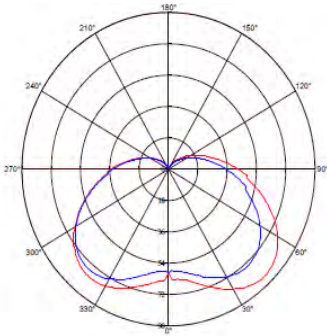

LED BULB

Technical Drawing

Photometric Diagram

Product&Family Code: 001 004 0006

CRAFT-6

Technical Data	
Voltage (V)	175-250V
Product Wattage (W)	6
Equivalence with incandescent lamp	50
Colour Render Index (Ra)	>Ra80
Colour Temperature (K)	3000K-4200K-6400K
Materials	Aluminium Housing with PMMA Diffuser
Protection Class	-
Dimmable	No
EEL	A+
Warm-up time up to 60 %of the full light output	Instant Full Light
Luminous Flux (lm)	480
Luminous Efficacy (lm/W)	80
Rated Life (hrs) Ⓟ	25,000
IP Rating	-
Power Factor	>0.5
Beam Angle Δ	200 °
Starting Time	<0.5
Number of ON-OFF cycling	x12,500