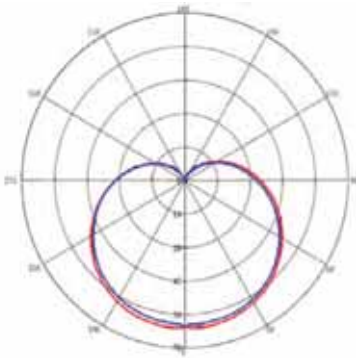

LED BULB

Product&Family Code: 001 006 0012

PREMIER-12

Technical Drawing

Photometric Diagram

Technical Data

Voltage (V)	175-250V
Product Wattage (W)	12
Equivalence with incandescent lamp	100
Colour Render Index (Ra)	>Ra80
Colour Temperature (K)	3000K-4200K-6400K
Materials	Aluminium Housing with PMMA Diffuser
Protection Class	-
Dimmable	No
EEL	A+
Warm-up time up to 60 % of the full light output	Instant Full Light
Luminous Flux (lm)	1050
Luminous Efficacy (lm/W)	87.5
Rated Life (hrs) Ⓟ	25,000
IP Rating	-
Power Factor	>0.5
Beam Angle ☆	160°
Starting Time	<0.5
Number of ON-OFF cycling	x12,500