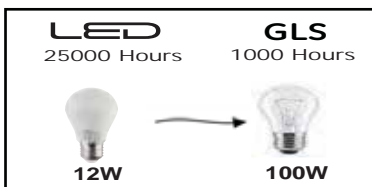

LED BULB

Product&Family Code: 001 006 0012

PREMIER-12

Technical Drawing

Photometric Diagram

Technical Data

Voltage (V)	175-250V
Product Wattage (W)	12
Equivalence with incandescent lamp	100
Colour Render Index (Ra)	>Ra80
Colour Temperature (K)	3000K-4200K-6400K
Materials	Aluminium Housing with PMMA Diffuser
Protection Class	-
Dimmable	No
EEL	A+
Warm-up time up to 60 % of the full light output	Instant Full Light
Luminous Flux (lm)	1050
Luminous Efficacy (lm/W)	87.5
Rated Life (hrs) Ⓟ	25,000
IP Rating	-
Power Factor	>0.5
Beam Angle ☆	160°
Starting Time	<0.5
Number of ON-OFF cycling	x12,500