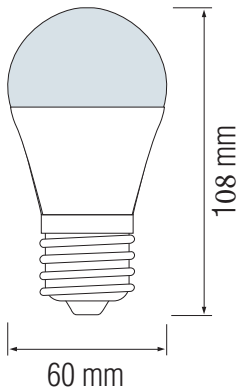

LED BULB

Product&Family Code: 001 006 0012

PREMIER-12

Technical Drawing

Photometric Diagram

Technical Data

Voltage (V)	175-250V
Product Wattage (W)	12
Equivalence with incandescent lamp	100
Colour Render Index (Ra)	>Ra80
Colour Temperature (K)	3000K-4200K-6400K
Materials	Aluminium Housing with PMMA Diffuser
Protection Class	-
Dimmable	No
EEL	A+
Warm-up time up to 60 % of the full light output	Instant Full Light
Luminous Flux (lm)	1050
Luminous Efficacy (lm/W)	87.5
Rated Life (hrs) Ⓟ	25,000
IP Rating	-
Power Factor	>0.5
Beam Angle ☆	160°
Starting Time	<0.5
Number of ON-OFF cycling	x12,500