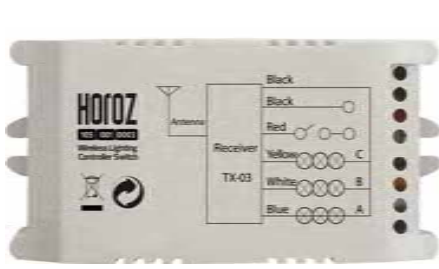

# WIRELESS LIGHTING CONTROLLER SWITCH

**CONTROLLER-3**

105 001 0003

30m~60m

30m~60m operating range  
3 channels of lights  
full dimension remote control

## Technical Data

- Working voltage: AC 180-240V 50Hz
- Working frequency: 433.92 Mhz
- Operation Range: 30m~60m in 360 degree (in open area)
- Tungsten filament lamp  $\leq 1000W$ 
  - Energy saving lamp/LED  $\leq 300W$
  - Energy saving lamp/LED  $\leq 6$  PCS
- Working voltage for remote controller: 12V (A23 alkaline battery)
- IP 20