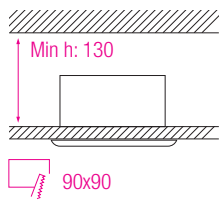

LED DOWNLIGHT

Technical Drawing

Photometric Diagram

 Product&Family Code: **016 023 0008**
SABRINA-8

Technical Data

Voltage (V)	220-240V
Product Wattage (W)	8
Equivalence with incandescent lamp	64
Colour Render Index (Ra)	>Ra80
Colour Temperature (K)	2700K / 6400K
Materials	Aluminium Die Casting Body
Protection Class	II
Dimmable	No
EEI	A to A++
Warm-up time up to 60 %of the full light output	Instant Full Light
Luminous Flux (lm)	371
Luminous Efficacy (lm/W)	46
Rated Life (hrs) Ⓢ	40.000
IP Rating	20
Power Factor	>0.7
Beam Angle	24°
Starting Time	<0.2s
Number of ON-OFF cycling	x25.000