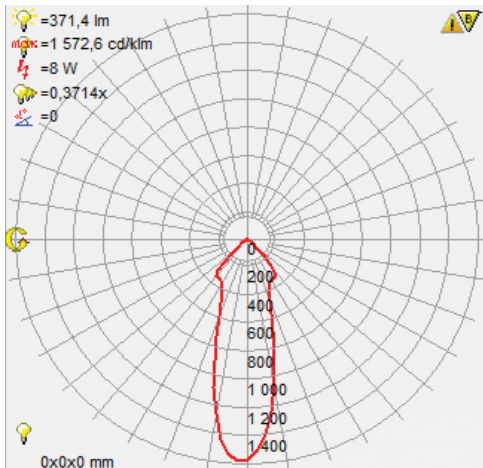

LED DOWNLIGHT

Technical Drawing

Photometric Diagram

 Product&Family Code: **016 023 0008**
SABRINA-8

Technical Data

Voltage (V)	220-240V
Product Wattage (W)	8
Equivalence with incandescent lamp	64
Colour Render Index (Ra)	>Ra80
Colour Temperature (K)	2700K / 6400K
Materials	Aluminium Die Casting Body
Protection Class	II
Dimmable	No
EEI	A to A++
Warm-up time up to 60 %of the full light output	Instant Full Light
Luminous Flux (lm)	371
Luminous Efficacy (lm/W)	46
Rated Life (hrs) Ⓢ	40.000
IP Rating	20
Power Factor	>0.7
Beam Angle	24°
Starting Time	<0.2s
Number of ON-OFF cycling	x25.000