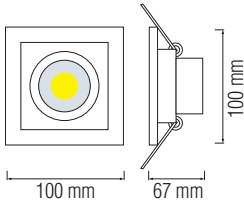

LED DOWNLIGHT

Technical Drawing

Photometric Diagram

 Product&Family Code: **016 023 0008**
SABRINA-8

Technical Data

Voltage (V)	220-240V
Product Wattage (W)	8
Equivalence with incandescent lamp	64
Colour Render Index (Ra)	>Ra80
Colour Temperature (K)	2700K / 6400K
Materials	Aluminium Die Casting Body
Protection Class	II
Dimmable	No
EEI	A to A++
Warm-up time up to 60 %of the full light output	Instant Full Light
Luminous Flux (lm)	371
Luminous Efficacy (lm/W)	46
Rated Life (hrs) Ⓢ	40.000
IP Rating	20
Power Factor	>0.7
Beam Angle	24°
Starting Time	<0.2s
Number of ON-OFF cycling	x25.000